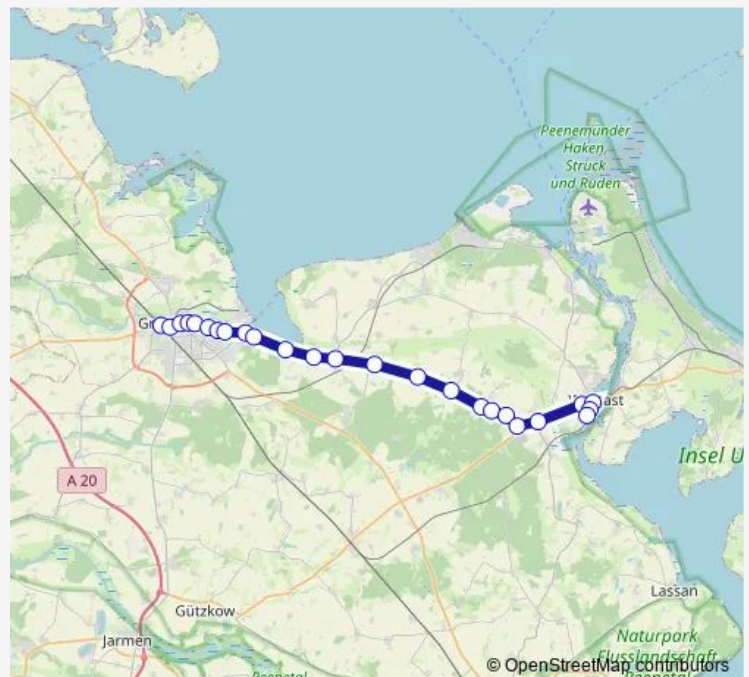

Saturday —

Sunday —

Route info

Direction: Greifswald, ZOB (Db)

Stops: 25

Trip Duration: 0 hour 43 min

Wolgast, Schwesternheim

Wolgast, Bahnhofstraße