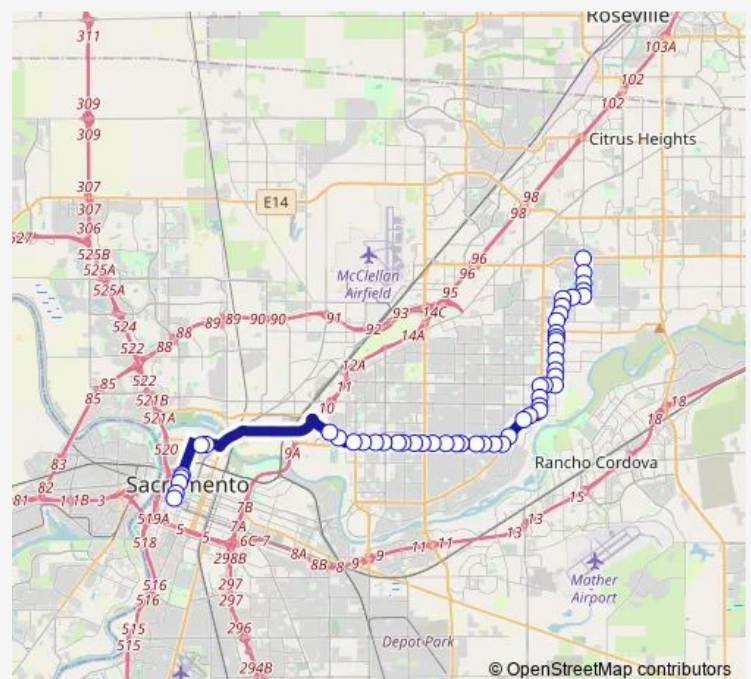

California AVE & Palm DR (Sb)

Palm DR & Panama AVE (Wb)

Fair Oaks Blvd & Marconi AVE (Sb)

Fair Oaks Blvd & Topp CT (Sb)

Route schedule

Dewey DR & Madison AVE (Sb) — 7TH ST & O ST (Sb)

Monday 06:22-06:46

Tuesday 06:22-06:46

Wednesday 06:22-06:46

Thursday 06:22-06:46

Friday 06:22-06:46

Saturday —

Sunday —

Route info

Direction: Dewey DR & Madison AVE (Sb)

Stops: 51

Trip Duration: 0 hour 48 min

129 — Arden Commuter

Fair Oaks Blvd & EL Camino AVE (Sb)

Fair Oaks Blvd & Frontier WAY (Sb)

Fair Oaks Blvd & Sheffield DR (Sb)

Fair Oaks Blvd & Garfield AVE (Sb)

Fair Oaks Blvd & Westminster CT (Sb)

Direction: 8TH ST & N ST (Nb)

Stops: 51

Trip Duration: 1 hour 6 min

Arden WAY & Paloma AVE (Eb)

Fair Oaks Blvd & Arden WAY (Nb)

Fair Oaks Blvd & Marione DR (Nb)

Fair Oaks Blvd & Ainsley CT (Nb)

Fair Oaks Blvd & Garfield AVE (Nb)