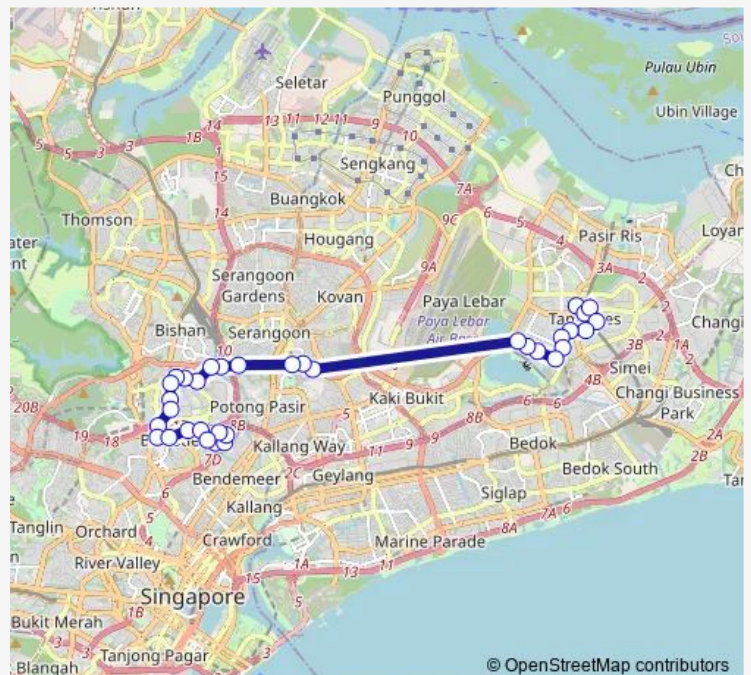

### Route schedule

Tampines Concourse Int — St. Michael's Ter

Monday 05:45

Tuesday 05:45

Wednesday 05:45

Thursday 05:45

Friday 05:45

Saturday 05:45

### Route info

Direction: Tampines Concourse Int

Stops: 34

Trip Duration: 1 hour 21 min

Blk 101c Cp

Blk 84b

Toa Payoh Stn

Opp Trellis Twrs