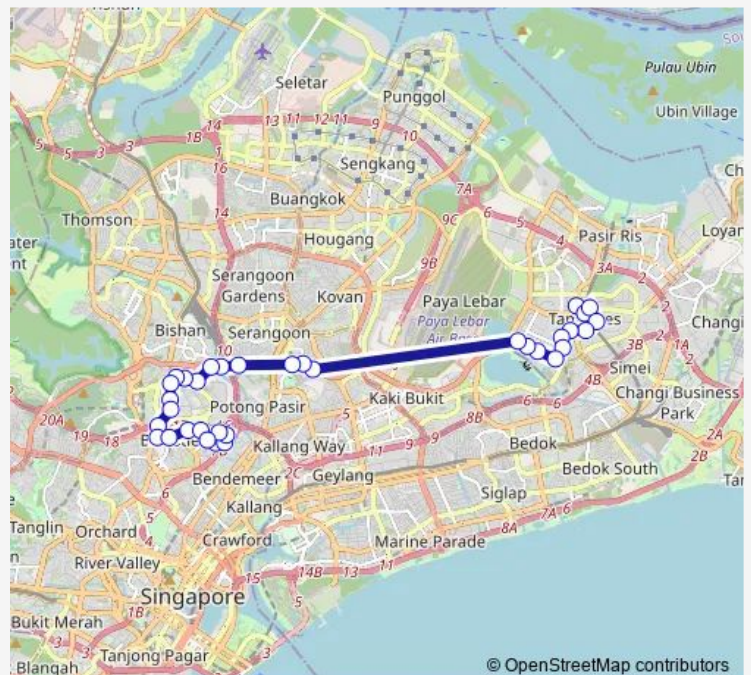

Thursday 05:45

Friday 05:45

Saturday 05:45

Sunday 05:45

Route info

Direction: Tampines Concourse Int

Stops: 34

Trip Duration: 1 hour 21 min

129

BusMaps

Blk 101c Cp

Blk 84b

Toa Payoh Stn

Opp Trellis Twrs

Bef Jln Dusun

Zhongshan Mall

Wednesday 05:45

Thursday 05:45

Friday 05:45

Saturday 05:45

Sunday 05:45

Route info

Direction: St. Michael's Ter

Stops: 35