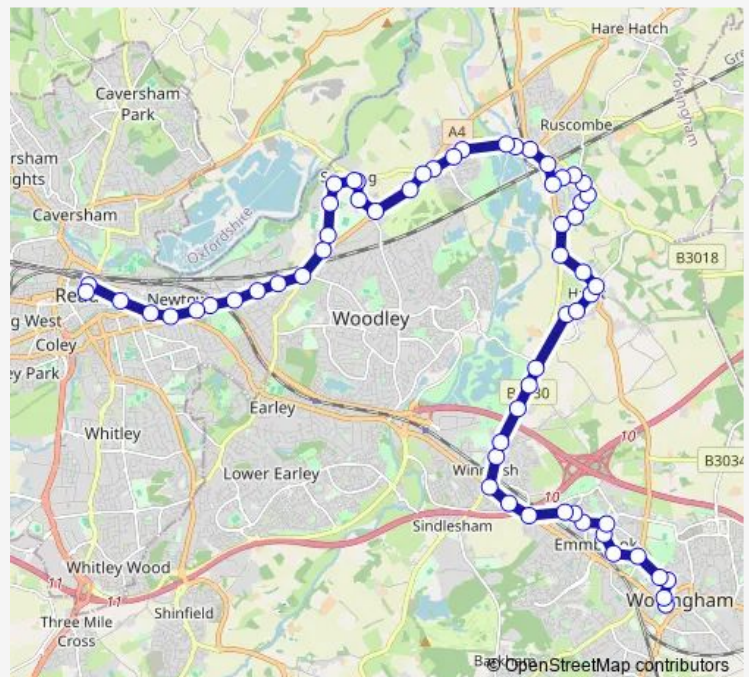

Thursday 07:10

Friday 07:10

Saturday —

Sunday —

Route info

Direction: Carlile Gardens

Stops: 34

Trip Duration: 0 hour 38 min

129 — Wokingham - Reading via Twyford, Sonning

Holme Park Farm Lane

Sonning Lane

Shepherds Hill Top

Earley Power Station

Shepherds House Lane

London Road - The Drive

Liverpool Road

Cholmeley Road

Cemetery Junction

Reading College

Huntley and Palmers

Blagrove Street

Friar Street

Direction

Broad Street — Friar Street