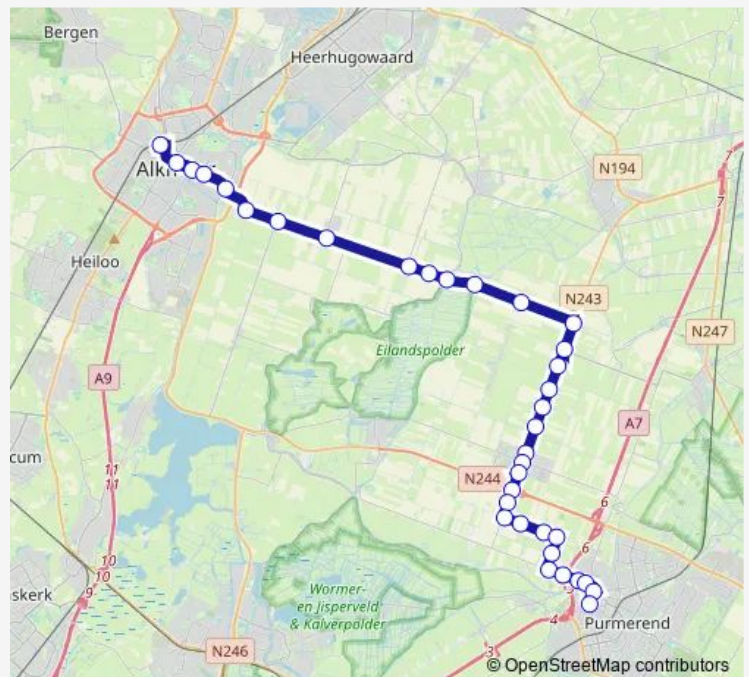

Middenbeemster, Tuyp

Middenbeemster, Cornelis ten Hoopestraat

Middenbeemster, De Buurt

Route schedule

Alkmaar, Station — Purmerend, Tramplein

Monday 05:35-23:06

Tuesday 05:35-23:06

Wednesday 05:35-23:06

Thursday 05:35-23:06

Friday 05:35-23:06

Saturday 08:05-23:06

Sunday 09:06-23:06

Route info

Direction: Alkmaar, Station

Stops: 35

Trip Duration: 0 hour 40 min

129 — Alkmaar Station - Purmerend Tramplein

Middenbeemster, K. Hogetoornlaan

Middenbeemster, De Knip

Zuidoostbeemster, Kleine Bijenkorf

Zuidoostbeemster, Volgerweg

Zuidoostbeemster, Arbeid Adelt

Zuidoostbeemster, Jonk