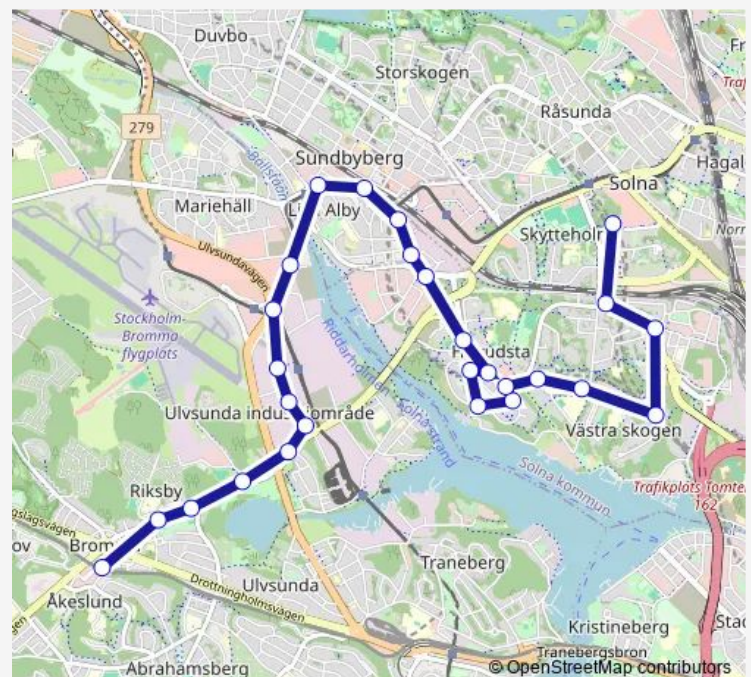

Bus 129

[Go to website](#)

Direction

Solna centrum T-bana — Brommaplan T-bana

25 stops

[Open route schedule](#)

Solna centrum T-bana

Storgatan

Armégatan

Västra Skogen T-bana

Krysshammarvägen

Släggbacken

Rödbetan

Biddlesberg

Skoga

Huvudsta centrum

Göran Perssons väg

Huvudsta Vretenvägen

Tritonvägen

Gjuteribacken

Sundbyberg torg

Löfströms allé

Karlsbodavägen

Smältvägen

Lintavägen

Eckbacksvägen

Norrbyvägen

Route schedule

Solna centrum T-bana — Brommaplan T-bana

Monday 00:24-23:55

Tuesday 00:03-23:33

Wednesday 00:03-23:33

Thursday 00:03-23:55

Friday 00:03-23:55

Saturday 00:03-23:55

Sunday 00:24-23:55

Route info

Direction: Solna centrum T-bana

Stops: 25

Trip Duration: 0 hour 39 min

129