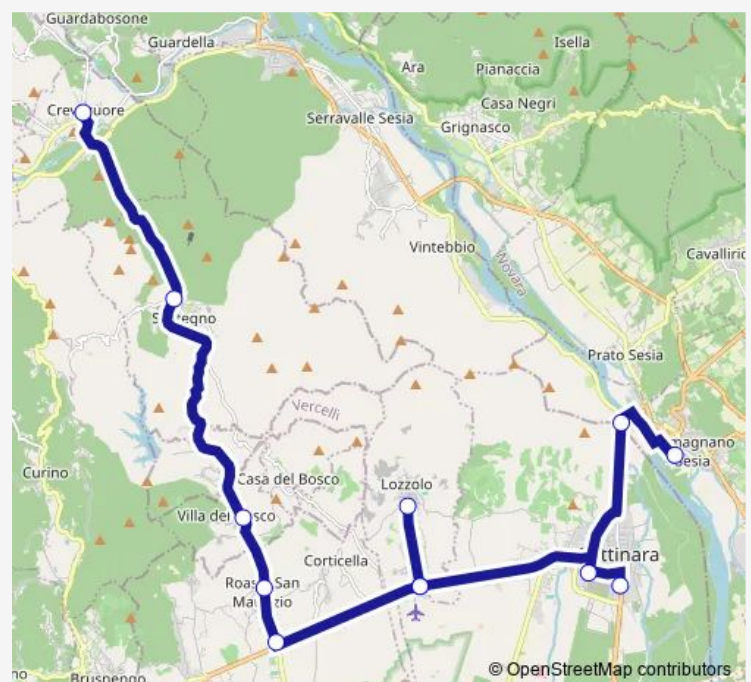

Romagnano Sesia - Stazione Ferroviaria

### Route schedule

Crevacuore - Piazza Martiri — Romagnano Sesia - Stazione Ferroviaria

Monday 06:31-17:05

Tuesday 06:31-17:05

Wednesday 06:31-17:05

Thursday 06:31-17:05

Friday 06:31-17:05

Saturday —

### Route info

Direction: Crevacuore - Piazza Martiri

Stops: 12

Trip Duration: 0 hour 49 min

Friday 16:28

Saturday —

Sunday —

**Route info**

Direction: Gattinara - Ospedale

Stops: 10

Trip Duration: 0 hour 34 min