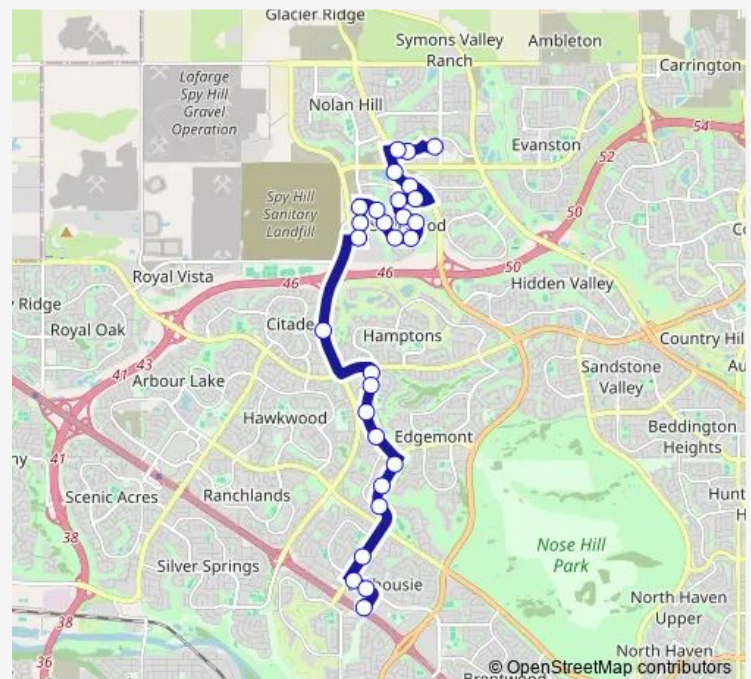

SB Edgepark BV @ Edgebyne CR Nw

Route schedule

WB Sage Hill Ga @ 37 St Nw — Dalhousie LRT Station Eb

Monday 05:22-23:18

Tuesday 05:22-23:18

Wednesday 05:22-23:18

Thursday 05:22-23:18

Friday 05:22-23:18

Saturday 06:45-23:28

Sunday 06:45-23:28

Route info

Direction: WB Sage Hill Ga @ 37 St Nw

Stops: 28

Trip Duration: 0 hour 34 min

129 — Dalhousie Station/Sage Hill

SB Edgemont BV @ Edgepark BV Nw

SB Edgemont BV @ Edgehill DR Nw

SB Edgemont BV @ Edgedale DR Nw

SB 53 ST NW @ Dalhart Rd

EB Dalhousie DR @ 53 ST Nw

EB Dalhousie DR @ Dalham CR Nw

Dalhousie LRT Station Eb

Direction

Dalhousie LRT Station Eb — WB Sage Hill Ga @ 37 St Nw

26 stops

[Open route schedule](#)

Dalhousie LRT Station Eb

NB 53 ST NW @ Dalhousie Dr

NB 53 ST NW @ Dalhart Dr

NB 53 ST NW @ Dalhurst Ga

NB Edgemont BV @ Edgemont DR Nw

NB Edgmont BV @ Edgedale DR Nw