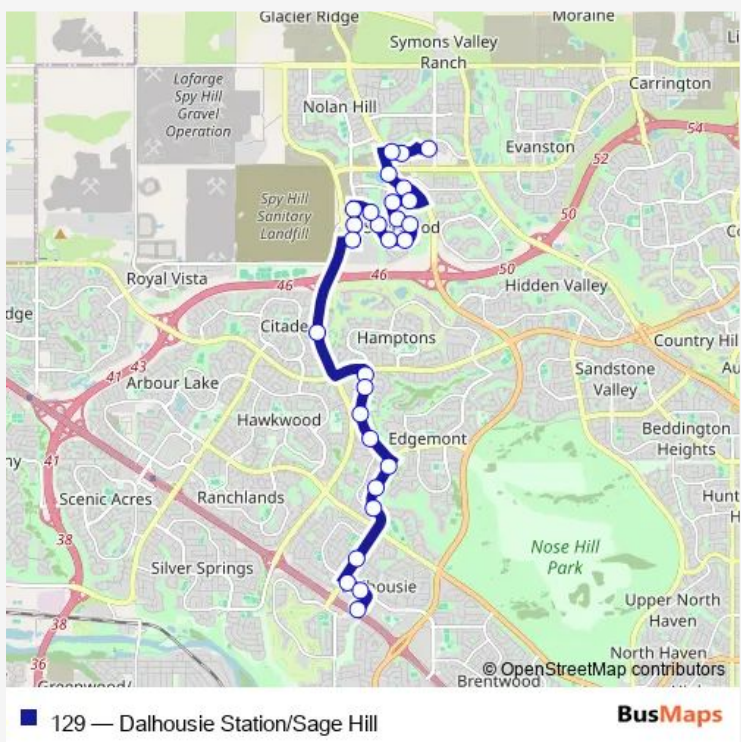

# Bus 129 Dalhousie Station/Sage Hill

[Go to website](#)

**Direction**  
 Dalhousie LRT Station Eb — WB Sage Hill Ga @ 37 St Nw  
 26 stops  
[Open route schedule](#)

- Dalhousie LRT Station Eb
- NB 53 ST NW @ Dalhousie Dr
- NB 53 ST NW @ Dalhart Dr
- NB 53 ST NW @ Dalhurst Ga
- NB Edgemont BV @ Edgemont DR Nw
- NB Edgmont BV @ Edgedale DR Nw
- NB Edgemont BV @ Edgehill DR Nw
- NB Edgepark BV @ Edgebyne CR Nw
- NB Edgepark BV @ Edgepark RI Nw
- NB Edgepark BV @ Edgepark DR Nw
- WB Country Hills BV @ W.Leg Hamptons BV Nw
- NB Sarcee TR @ Citadel GR Nw
- NB Beacon Hill Ctr @ Shoppers Drug Mart
- NB Beacon Hill Ctr @ Canadian Tire
- SB Sherwood BV @ Sherwood MT Nw
- SB Sherwood BV @ 400 Sherwood PL Nw
- EB Sherwood BV @ Sherwood CM Nw
- NB Sherwood BV @ Sherwood PT Nw
- NB Sherwood BV NW @ Sherwood WY Nw
- NB Sherwood BV @ Sherwood LI Nw
- NB Sherwood Bv @ Sherwood Ga Nw

**Route schedule**  
 Dalhousie LRT Station Eb — WB Sage Hill Ga @ 37 St Nw

Monday	05:50-23:47
Tuesday	05:50-23:47
Wednesday	05:50-23:47
Thursday	05:50-23:47
Friday	05:50-23:47
Saturday	07:00-23:43
Sunday	07:00-23:43

**Route info**  
 Direction: Dalhousie LRT Station Eb  
 Stops: 26  
 Trip Duration: 0 hour 25 min

EB Sherwood GA @ Sherwood SQ Nw

NB Shaganappi Tr @ Sherwood Ga Nw

NB Kincora Ga @ Shaganappi Tr Nw

EB Symons Valley PY @ Kincora GA Nw

## Route schedule

WB Sage Hill Ga @ 37 St Nw — Dalhousie LRT Station Eb

Monday 05:22-23:18

Tuesday 05:22-23:18

Wednesday 05:22-23:18

Thursday 05:22-23:18

Friday 05:22-23:18

Saturday 06:45-23:28