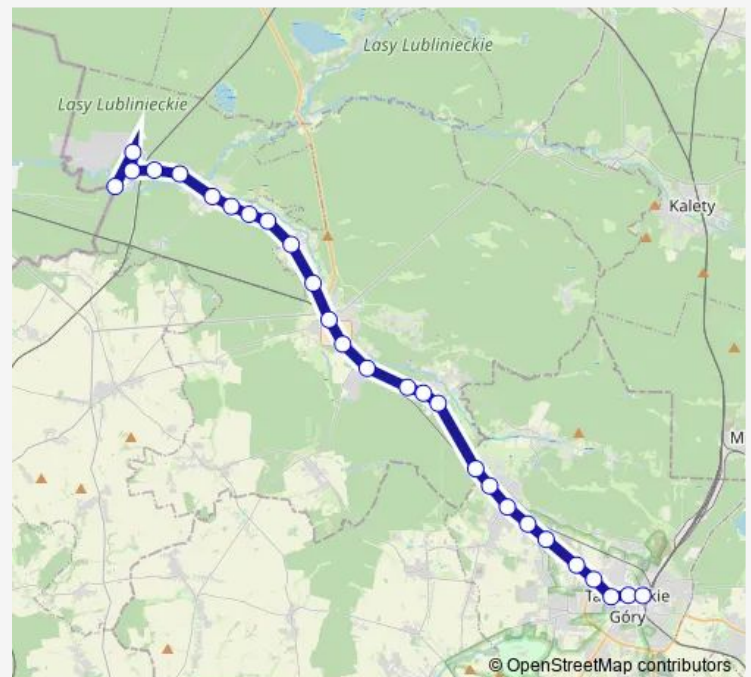

Direction

Krupski Młyn Słoneczna — Tarnowskie Góry Dworzec

28 stops

[Open route schedule](#)

Krupski Młyn Słoneczna

Krupski Młyn Nitroerg

Krupski Młyn Urząd Gminy

Krupski Młyn Rondo

Krupski Młyn Cmentarz [nż]

Ziętek

Potępa

Potępa Zalew [nż]

Tworóg Graniczny [nż]

Osiedle Wesola [nż]

Koty

Tworóg [nż]

Tworóg Dworzec Pkp

Brynek [nż]

Brynek Technikum

Hanusek PKP [nż]

Hanusek

Boruszowice Hanusek

Strzybnica Osiedle [nż]

Strzybnica Zametowska

Strzybnica Park Hutnika

Route schedule

Krupski Młyn Słoneczna — Tarnowskie Góry Dworzec

Monday 06:12-13:40

Tuesday 06:12

Wednesday 06:12

Thursday —

Friday —

Saturday 06:12

Sunday 06:12

Route info

Direction: Krupski Młyn Słoneczna

Stops: 28

Trip Duration: 0 hour 55 min