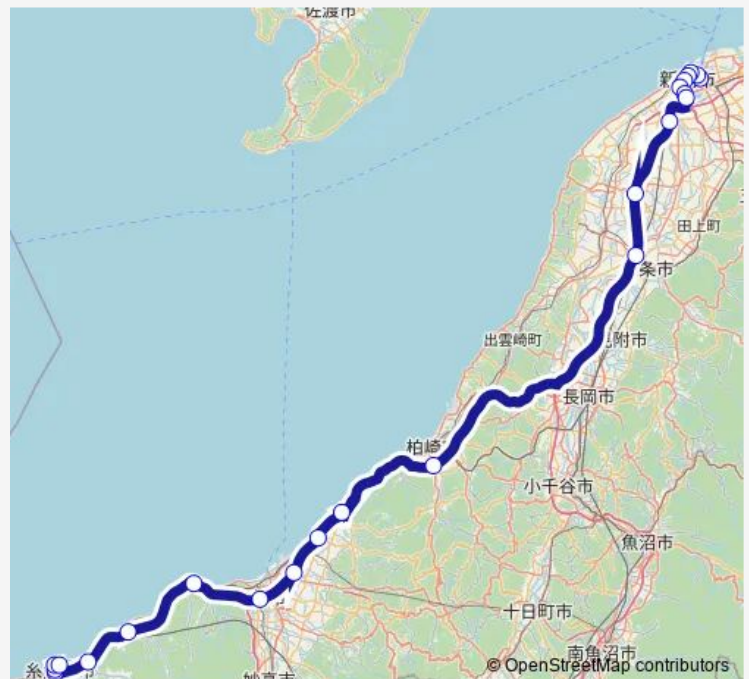

Thursday 14:30-17:15

Friday 14:30-17:15

Saturday 14:30-17:15

Sunday 14:30-17:15

Route info

Direction: 新潟駅前

Stops: 23

Trip Duration: 2 hour 50 min