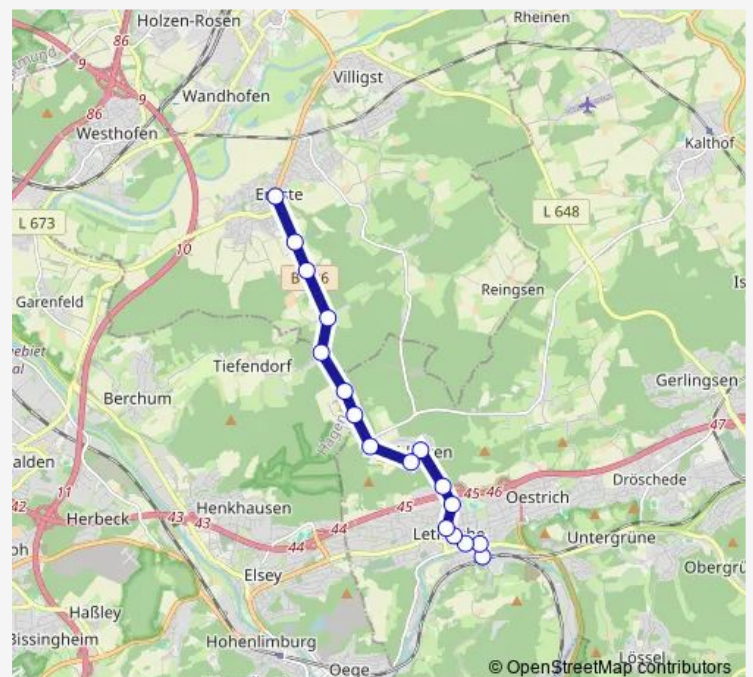

Ergste, Tiefendorfer Str.

Ergste, Michaelisweg

Ergste, Hiddemann

Ergste, JVA

Ergste, Kirchstraße

Route schedule

Iserl., Letmathe Bf — Ergste, Kirchstraße

Monday 18:28-19:28

Tuesday 18:28-19:28

Wednesday —

Thursday —

Friday 18:28-19:28

Saturday 08:58-19:28

Sunday 10:28-18:28

Route info

Direction: Iserl., Letmathe Bf

Stops: 17

Trip Duration: 0 hour 17 min

■ ALF5 — Iserl., Letmathe Bf - Schwerte, Ergste Kirchstr.

Direction

Ergste, Kirchstraße — Iserl., Letmathe Bf

18 stops

[Open route schedule](#)

Ergste, Kirchstraße

Saturday 09:15-19:45

Sunday 10:45-18:45

Route info

Direction: Ergste, Kirchstraße

Stops: 18

Trip Duration: 0 hour 17 min

ALF5 Bus time schedules and route maps are available in an offline PDF at busmaps.com. Use the busmaps.com website to see live bus times, train schedule or subway schedule, and step-by-step directions for all public transit in Hagen