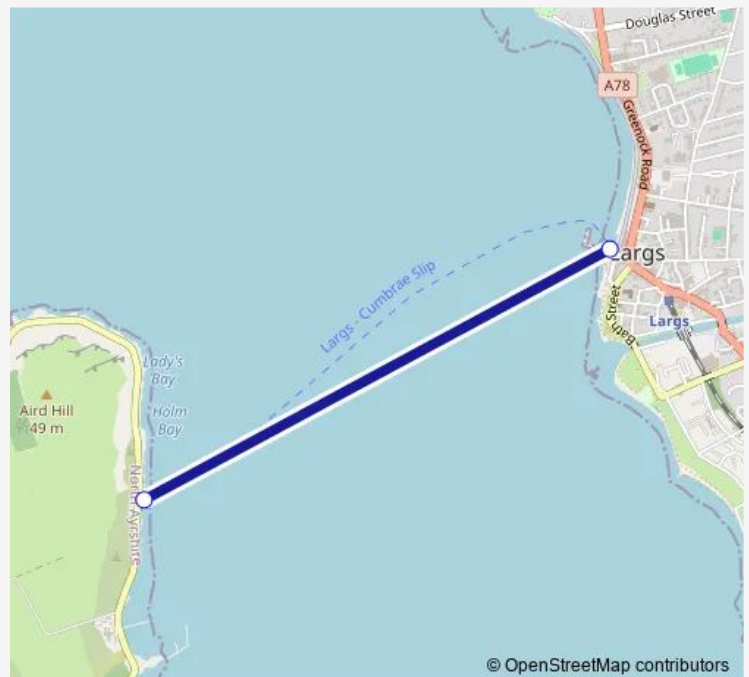

Ferry CM7

[Go to website](#)

Direction

Cumbræ Ferry Terminal — Largs Ferry Terminal

2 stops

[Open route schedule](#)

Cumbræ Ferry Terminal

Largs Ferry Terminal

Route schedule

Cumbræ Ferry Terminal — Largs Ferry Terminal

| | |
|-----------|-------------|
| Monday | 07:00-20:30 |
| Tuesday | 07:00-20:30 |
| Wednesday | 07:00-20:30 |
| Thursday | 07:00-20:30 |
| Friday | 07:00-20:30 |
| Saturday | 07:00-20:30 |
| Sunday | 08:30-20:30 |

Route info

Direction: Cumbræ Ferry Terminal

Stops: 2

Trip Duration: 0 hour 10 min

■ CM7

Direction

Largs Ferry Terminal — Cumberae Ferry Terminal

2 stops