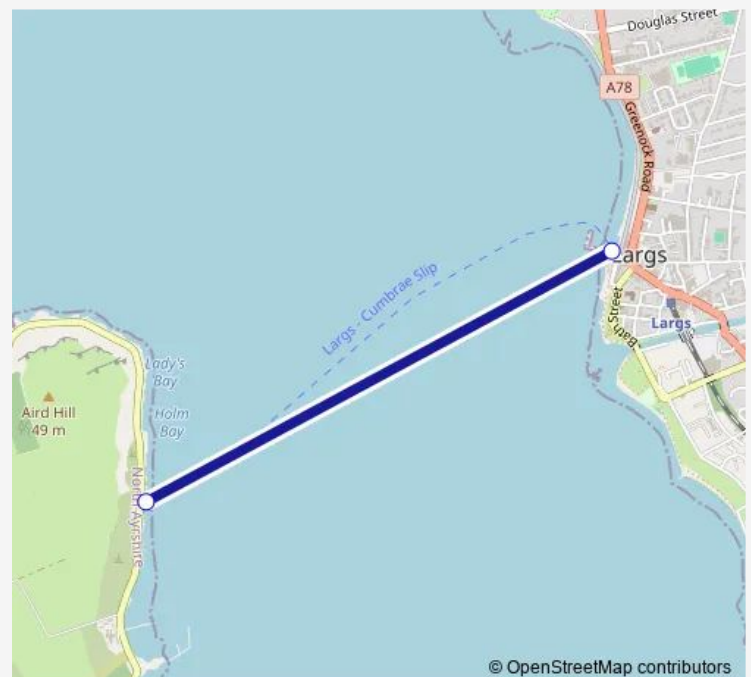

Ferry CM7

[Go to website](#)**Direction**

Cumbrae Ferry Terminal — Largs Ferry Terminal

2 stops

[Open route schedule](#)

Cumbrae Ferry Terminal

Largs Ferry Terminal

Route schedule

Cumbrae Ferry Terminal — Largs Ferry Terminal

Monday	07:00-20:30
Tuesday	07:00-20:30
Wednesday	07:00-20:30
Thursday	07:00-20:30
Friday	07:00-20:30
Saturday	07:00-20:30
Sunday	08:30-20:30

Route info

Direction: Cumbrae Ferry Terminal

Stops: 2

Trip Duration: 0 hour 10 min

■ CM7

BusMaps

Direction

Largs Ferry Terminal — Cumberae Ferry Terminal

2 stops

[Open route schedule](#)