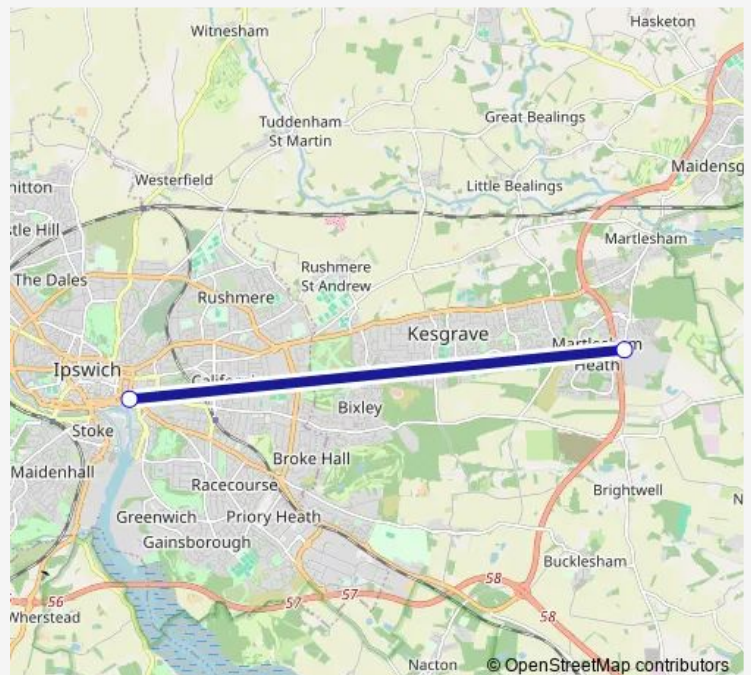

### Direction

Bowling Centre — Fore Street

2 stops

[Open route schedule](#)

Bowling Centre

Fore Street

### Route schedule

Bowling Centre — Fore Street

Monday	16:50
Tuesday	16:50
Wednesday	16:50
Thursday	16:50
Friday	16:50
Saturday	—
Sunday	—

### Route info

Direction: Bowling Centre

Stops: 2

Trip Duration: 0 hour 20 min

■ UOS — University of Suffolk - Adastral Park

BusMaps

**Direction**

Fore Street — Bowling Centre

2 stops

[Open route schedule](#)

Fore Street

Bowling Centre

**Route schedule**

Fore Street — Bowling Centre

Monday	08:30
Tuesday	08:30
Wednesday	08:30
Thursday	08:30
Friday	08:30
Saturday	—
Sunday	—

**Route info**