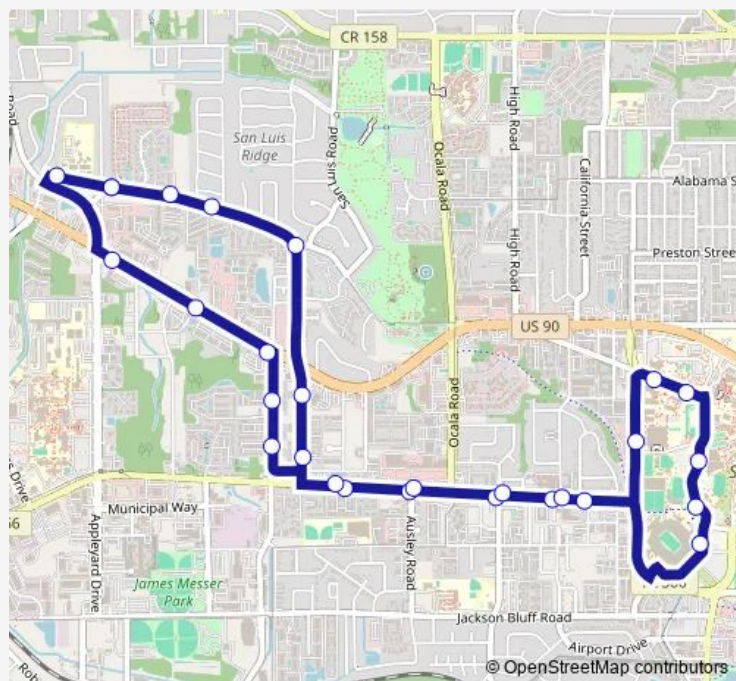

W Pensacola ST Ausley Rd

Route schedule

W Mission RD Millers Dr — W Mission RD Millers Dr

Monday 07:00-19:30

Tuesday 07:00-19:30

Wednesday 07:00-19:30

Thursday 07:00-19:30

Friday 07:00-19:30

Saturday —

Sunday —

Route info

Direction: W Mission RD Millers Dr

Stops: 28

Trip Duration: 0 hour 45 min

Uos — Osceola

W Pensacola ST AT Benchmark Apartments Wb

White DR AT Escambia DR Nb

White DR AT SAN Carlo Apartments

White DR AND Mission RD Nb

W Mission RD Bonnie DR Wb

W Mission RD Wb

W Mission RD Millers Dr

Uos Bus time schedules and route maps are available in an offline PDF at busmaps.com. Use the busmaps.com website to see live bus times, train schedule or subway schedule, and step-by-step directions for all public transit in Tallahassee