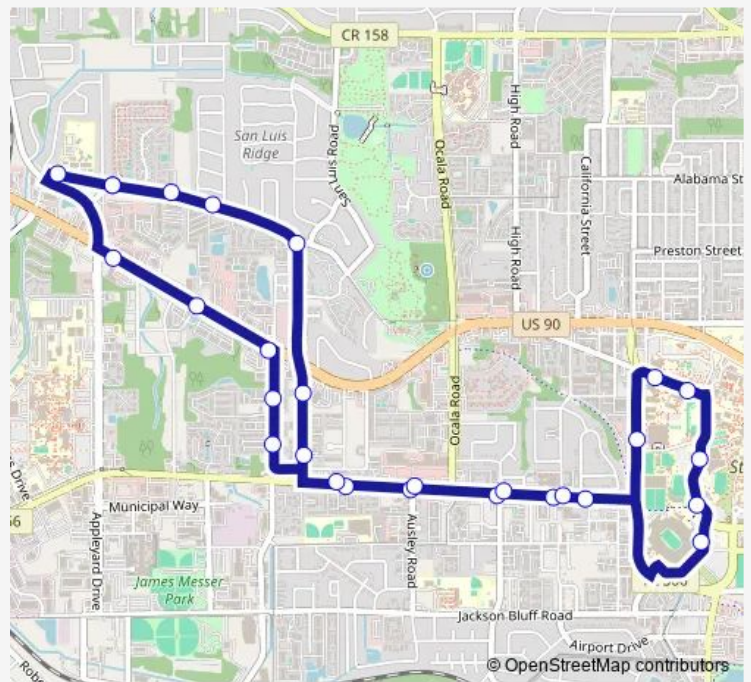

Direction
 W Mission RD Millers Dr — W Mission RD Millers Dr
 28 stops
[Open route schedule](#)

- W Mission RD Millers Dr
- Mission Road AT Gretchen Everhart School
- W Tennessee AT Appleyard
- W Tennessee ST AT Forum Eb
- Tennessee AT Dixie Eb
- Dixie DR AT Midblock Sb
- Dixie DR AND Escambia DR Sb
- W Pensacola ST AT Benchmark Apts Eb
- W Pensacola ST Ausley Rd
- W Pensacloa ST S Lipona RD Eb
- Pensacola AT Atkinson Eb
- W Pensacola ST Rivoli RD Eb
- S Stadium DR Spirit Way
- Call ST AND Stadium FAR Eb
- W Call ST Psychology Way
- Tully GYM Sb
- Chieftan WAY AT Circus Sb
- FSU 1ST Circle
- W Pensacola ST Chapel DR Wb
- W Pensacola ST N Lipona RD Wb
- W Pensacola ST Ausley Rd

Route schedule

W Mission RD Millers Dr — W Mission RD Millers Dr

| | |
|-----------|-------------|
| Monday | 07:00-19:30 |
| Tuesday | 07:00-19:30 |
| Wednesday | 07:00-19:30 |
| Thursday | 07:00-19:30 |
| Friday | 07:00-19:30 |
| Saturday | — |
| Sunday | — |

Route info

Direction: W Mission RD Millers Dr

Stops: 28

Trip Duration: 0 hour 45 min

UOS — Osceola

W Pensacola ST AT Benchmark Apartments Wb

White DR AT Escambia DR Nb

White DR AT SAN Carlo Apartments

White DR AND Mission RD Nb

W Mission RD Bonnie DR Wb

W Mission RD Wb

W Mission RD Millers Dr

UOS Bus time schedules and route maps are available in an offline PDF at busmaps.com. Use the busmaps.com website to see live bus times, train schedule or subway schedule, and step-by-step directions for all public transit in Tallahassee