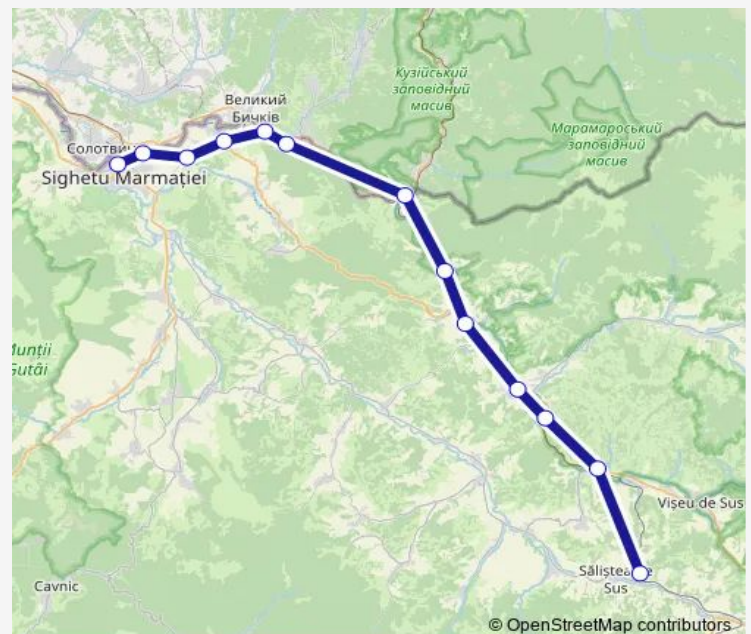

Vișeu de Jos

## Route schedule

Sighetu Marmăției — Vișeu de Jos

Monday 07:15-14:25

Tuesday 07:15-14:25

Wednesday 07:15-14:25

Thursday 07:15-14:25

Friday 07:15-14:25

Saturday 07:15

## Route info

Direction: Sighetu Marmăției

Stops: 13

Trip Duration: 2 hour 0 min

R: Sighetu Marmăției - Vișeu de Jos Rail time schedules and route maps are available in an offline PDF at [busmaps.com](https://busmaps.com). Use the [busmaps.com](https://busmaps.com) website to see live bus times, train schedule or subway schedule, and step-by-step directions for all public transit in Bocicioiu Mare