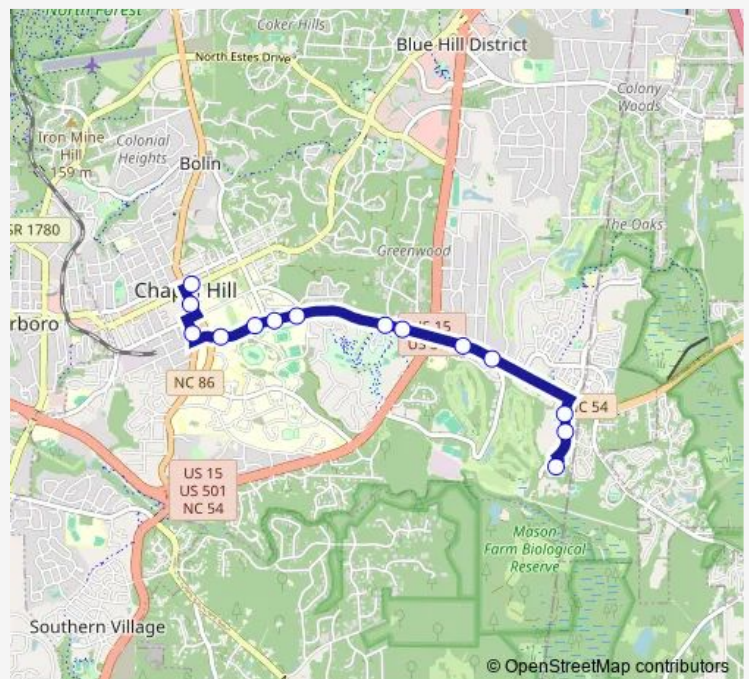

### Direction

East Franklin Street at Varsity Theatre — Friday Center South Park and Ride Lot

14 stops

[Open route schedule](#)

- East Franklin Street at Varsity Theatre
- South Columbia Street at Frat Court
- Pittsboro Street at Newman Center
- South Road at Coker Hall
- South Road at Fetzer Gym
- South Road at Woollen Gym
- South Road at Country Club Road Eastbound
- Raleigh Road at Greenwood Road
- Raleigh Road at UNC Administration
- Raleigh Road at Hamilton Road
- Raleigh Road at Finley Golf Course Road
- Friday Center Drive at NC 54 Southbound
- Friday Center Drive at Friday Center Drive
- Friday Center South Park and Ride Lot

### Route schedule

East Franklin Street at Varsity Theatre — Friday Center South Park and Ride Lot

Monday	23:00-02:00 <sup>+1</sup>
Tuesday	23:00-02:00 <sup>+1</sup>
Wednesday	23:00-02:00 <sup>+1</sup>
Thursday	23:00-02:00 <sup>+1</sup>
Friday	23:00-02:00 <sup>+1</sup>
Saturday	23:00-02:00 <sup>+1</sup>
Sunday	—

### Route info

Direction: East Franklin Street at Varsity Theatre

Stops: 14

Trip Duration: 0 hour 10 min

## Direction

Friday Center South Park and Ride Lot — East Franklin Street at Varsity Theatre

24 stops

[Open route schedule](#)

Friday Center South Park and Ride Lot

Friday Center Drive at Finley Forest Drive