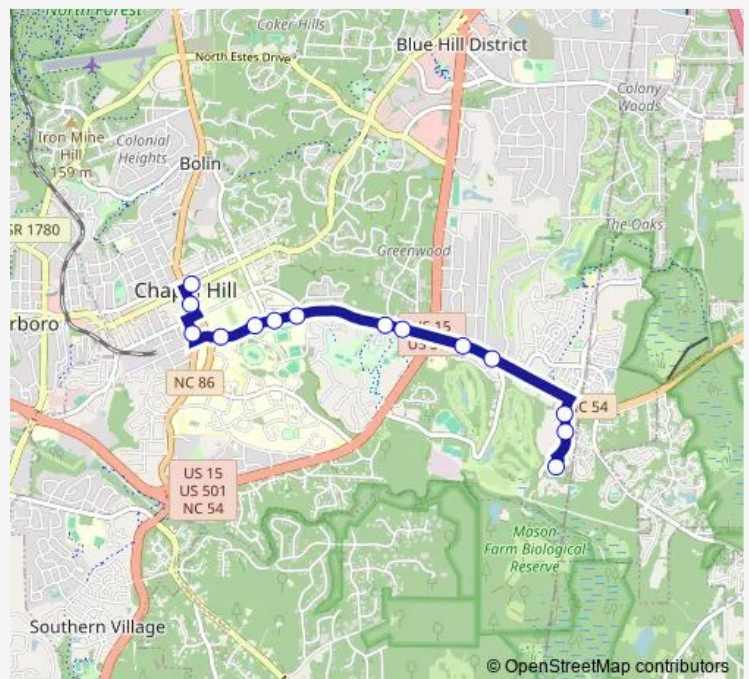

- East Franklin Street at Varsity Theatre
- South Columbia Street at Frat Court
- Pittsboro Street at Newman Center
- South Road at Coker Hall
- South Road at Fetzer Gym
- South Road at Woollen Gym
- South Road at Country Club Road Eastbound
- Raleigh Road at Greenwood Road
- Raleigh Road at UNC Administration
- Raleigh Road at Hamilton Road
- Raleigh Road at Finley Golf Course Road
- Friday Center Drive at NC 54 Southbound
- Friday Center Drive at Friday Center Drive
- Friday Center South Park and Ride Lot

Route schedule

East Franklin Street at Varsity Theatre — Friday Center South Park and Ride Lot

Monday	23:00-02:00 ⁺¹
Tuesday	23:00-02:00 ⁺¹
Wednesday	23:00-02:00 ⁺¹
Thursday	23:00-02:00 ⁺¹
Friday	23:00-02:00 ⁺¹
Saturday	23:00-02:00 ⁺¹
Sunday	—

Route info

Direction: East Franklin Street at Varsity Theatre

Stops: 14

Trip Duration: 0 hour 10 min

Direction

Friday Center South Park and Ride Lot — East Franklin Street at Varsity Theatre

24 stops

[Open route schedule](#)

Wednesday 23:10-02:10⁺¹

Thursday 23:10-02:10⁺¹

Friday 23:10-02:10⁺¹

Saturday 23:10-02:10⁺¹

Sunday —

Route info

Direction: Friday Center South Park and Ride Lot

Stops: 24