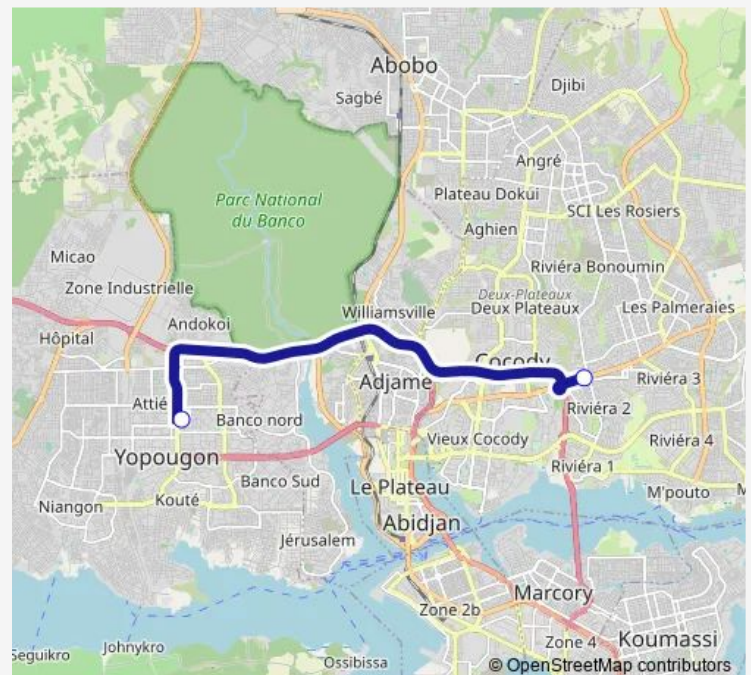

## Bus woro woro banalisé : Yopougon ↔ Riviera 2

[Go to website](#)

### Direction

Riviera 2 — Gare Lavage Yopougon

16 stops

[Open route schedule](#)

Riviera 2

1er Pont

Première Station

Sable

### Route schedule

Riviera 2 — Gare Lavage Yopougon

Monday 06:00

Tuesday 06:00

Wednesday 06:00

Thursday 06:00

Friday 06:00

Saturday 06:00

### Route info

Direction: Riviera 2

Stops: 16

Trip Duration: 2 hour 0 min

■ woro woro banalisé : Yopougon ↔ Riviera 2

**Direction**

Gare Lavage Yopougon — Riviera 2

2 stops