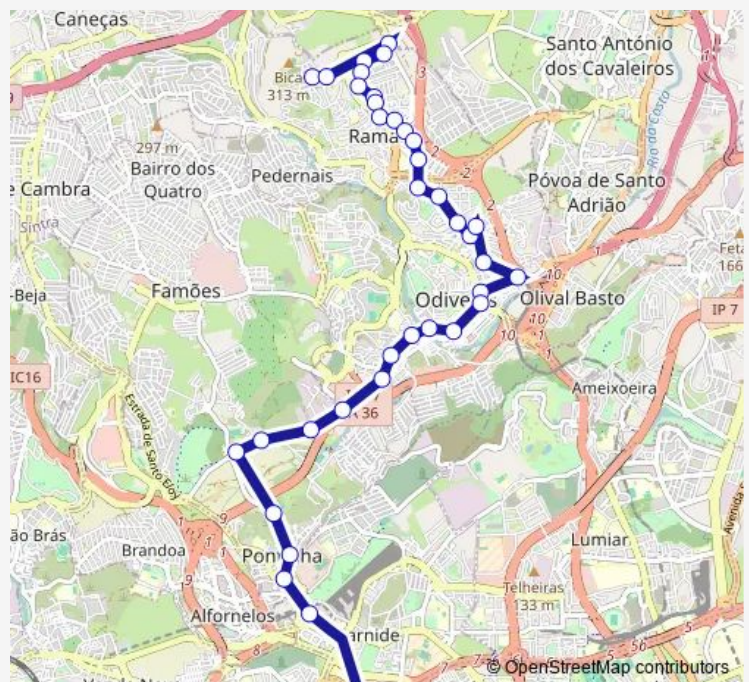

Bus 228 - Jardim da Amoreira - Pontinha (Metro)

[Go to website](#)

Direction

Jardim Amoreira (Av Amália Rodrigues) Pastelaria — Lisboa (Colégio Militar)

36 stops

[Open route schedule](#)

Jardim Amoreira (Av Amália Rodrigues) Pastelaria

Jardim Amoreira (Av Amália Rodrigues 20)

Jardim Amoreira (Rua Ant Menano) (X) Rua Armandinh

Casal Apréstimos (R Carochia Fte 118)

Casal Apréstimos (R 4 Outubro) Externato

Casal Apréstimos (R Nova) Lar

Ramada (Bº Bons Dias) R Vilarett

Jardim Radial (Av Liberdade 27)

Jardim Radial (Av Liberdade 13 B)

Jardim Radial (Av Liberdade 5 A)

Casal Chapim (Av Liberdade) Fte Esc Secundária

Casal Chapim (Avenida da Liberdade Lte2)

Casal Chapim (R Cristovão Colombo 2)

Odivelas (R Aquilino Ribeiro 5) Café

Odivelas (R Jorge Sena) Centro Comercial

Odivelas (R Alves Redol) Depósito Água

Odivelas (R Roque Gameiro 9)

Odivelas (Metro)

Odivelas (R M Caldas Xavier) Centro Comercial

Odivelas (Av D Dinis 2) Praça Táxis

Odivelas (Av D Dinis 54) Mercado

Route schedule

Jardim Amoreira (Av Amália Rodrigues) Pastelaria — Lisboa (Colégio Militar)

Monday 05:30

Tuesday 05:30

Wednesday 05:30

Thursday 05:30

Friday 05:30

Saturday —

Sunday —

Route info

Direction: Jardim Amoreira (Av Amália Rodrigues) Pastelaria

Stops: 36

Trip Duration: 0 hour 40 min

228 - Jardim da Amoreira - Pontinha (Metro)