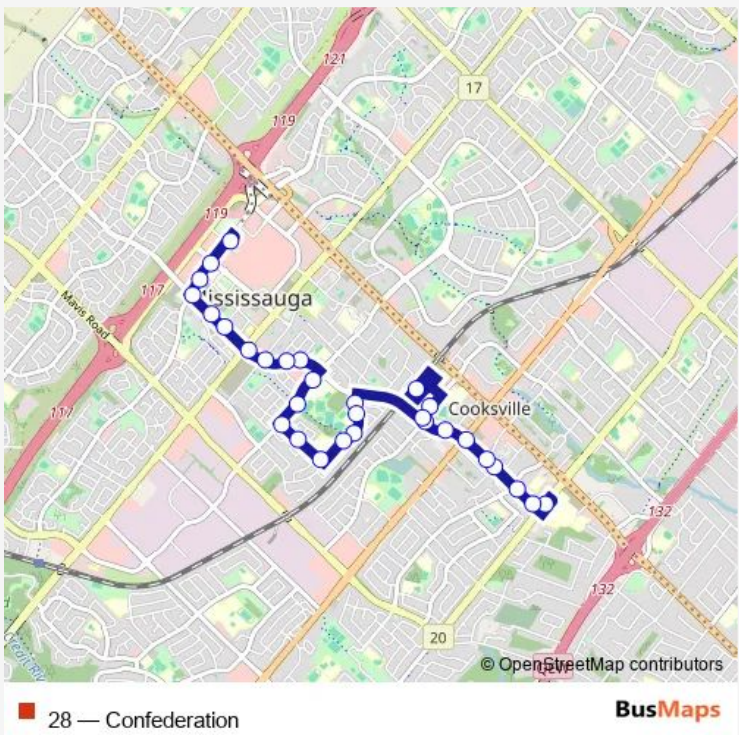

[Go to website](#)

Direction
 City Centre Transit Terminal Platform I — Queensway At Trillium Hospital
 27 stops
[Open route schedule](#)

- City Centre Transit Terminal Platform I
- Rathburn Rd At Living Arts Dr
- Confederation Pky At Square One Dr
- Confederation Pky At Parkside Village Dr
- Confederation Pky At Arbutus Way
- Confederation Pky At Burnhamthorpe Rd
- Confederation Pky At Webb Dr
- Confederation Pky At Croatia Dr
- Confederation Pky South Of Croatia Dr
- Confederation Pky At Central Pky
- Central Pky At Copernicus Dr
- Central Pky West Of Copernicus Dr
- Redmond Rd At Naomi Cres
- Redmond Rd At Fairview Rd
- Fairview Rd At Luzon Cres
- Fairview Rd At Ukraine Rd
- Fairview Rd At Dragon Dr
- Confederation Pky At Fairview Rd
- Confederation Pky At Hillcrest Ave
- Confederation Pky At Agnes St
- Confederation Pky At Dundas St

Route schedule
 City Centre Transit Terminal Platform I — Queensway At Trillium Hospital

Monday	05:14-00:19 ⁺¹
Tuesday	05:14-00:19 ⁺¹
Wednesday	05:14-00:19 ⁺¹
Thursday	05:14-00:19 ⁺¹
Friday	05:14-00:19 ⁺¹
Saturday	07:36-22:24
Sunday	08:03-19:09

Route info
 Direction: City Centre Transit Terminal Platform I
 Stops: 27
 Trip Duration: 0 hour 19 min

Confederation Pky At King St

Confederation Pky At Dunbar Rd

Confederation Pky At Paisley Blvd

Confederation Pky South Of Paisley Blvd

Thursday 05:02-23:56

Friday 05:02-23:56

Saturday 07:33-22:46

Sunday 08:00-19:32

Route info

Direction: Queensway At Trillium Hospital

Stops: 30

Trip Duration: 0 hour 30 min