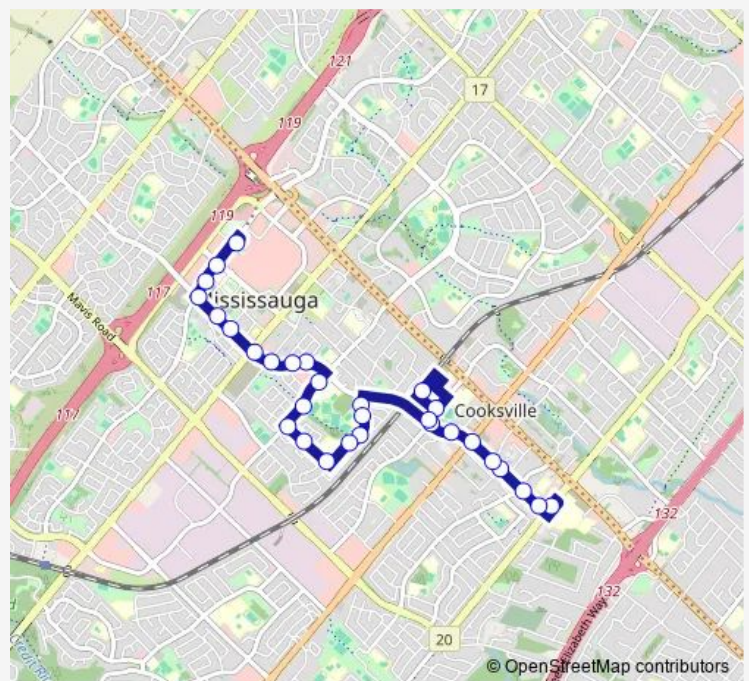

[Go to website](#)

Direction
 City Centre Transit Terminal Platform I — Queensway At Trillium Hospital
 27 stops
[Open route schedule](#)

- City Centre Transit Terminal Platform I
- Rathburn Rd At Living Arts Dr
- Confederation Pky At Square One Dr
- Confederation Pky At Parkside Village Dr
- Confederation Pky At Arbutus Way
- Confederation Pky At Burnhamthorpe Rd
- Confederation Pky At Webb Dr
- Confederation Pky At Croatia Dr
- Confederation Pky South Of Croatia Dr
- Confederation Pky At Central Pky
- Central Pky At Copernicus Dr
- Central Pky West Of Copernicus Dr
- Redmond Rd At Naomi Cres
- Redmond Rd At Fairview Rd
- Fairview Rd At Luzon Cres
- Fairview Rd At Ukraine Rd
- Fairview Rd At Dragon Dr
- Confederation Pky At Fairview Rd
- Confederation Pky At Hillcrest Ave
- Confederation Pky At Agnes St
- Confederation Pky At Dundas St

Route schedule

City Centre Transit Terminal Platform I — Queensway At Trillium Hospital

Monday	05:14-00:19 ⁺¹
Tuesday	05:14-00:19 ⁺¹
Wednesday	05:14-00:19 ⁺¹
Thursday	05:14-00:19 ⁺¹
Friday	05:14-00:19 ⁺¹
Saturday	07:36-22:24
Sunday	08:03-19:09

Route info

Direction: City Centre Transit Terminal Platform I

Stops: 27

Trip Duration: 0 hour 19 min

28 — Confederation

Confederation Pky At King St

Confederation Pky At Dunbar Rd

Confederation Pky At Paisley Blvd

Confederation Pky South Of Paisley Blvd

Confederation Pky At 2300 Confederation Pky

Queensway At Trillium Hospital

Direction

Queensway At Trillium Hospital — City Centre Transit Terminal Drop Off

30 stops

[Open route schedule](#)