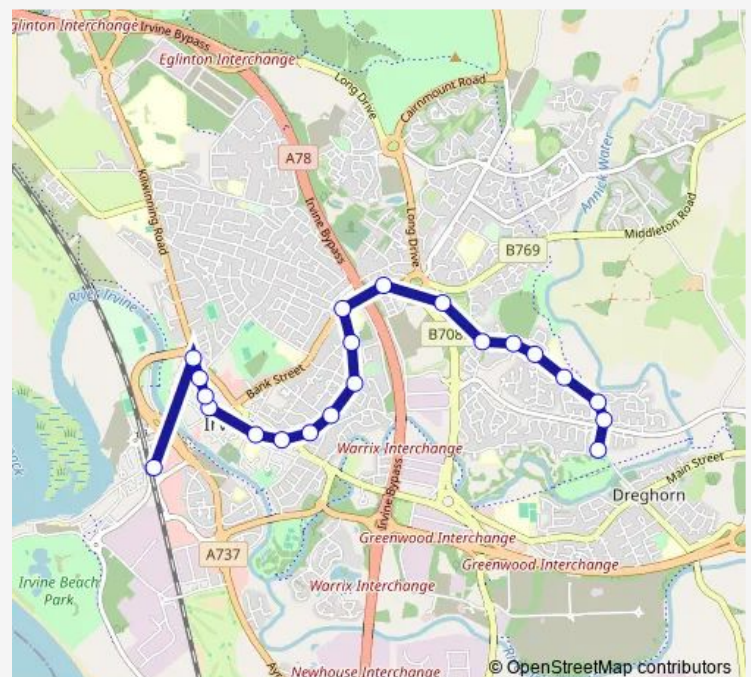

Castle Street

Marress Road

Riverway

Route schedule

Station Brae — Riverway

Monday 06:48-17:38

Tuesday 06:48-17:38

Wednesday 06:48-17:38

Thursday 06:48-17:38

Friday 06:48-17:38

Saturday 07:08-17:38

Sunday —

Route info

Direction: Station Brae

Stops: 21

Trip Duration: 0 hour 21 min

28 — Tesco, Irvine - Bourtreehill, Irvine

Direction

Riverway — Station Brae

24 stops

[Open route schedule](#)

Riverway

Retail Park

Sanderson Avenue

Tuesday 07:11-17:46

Wednesday 07:11-17:46

Thursday 07:11-17:46

Friday 07:11-17:46

Saturday 07:31-17:46

Sunday —

Route info

Direction: Riverway