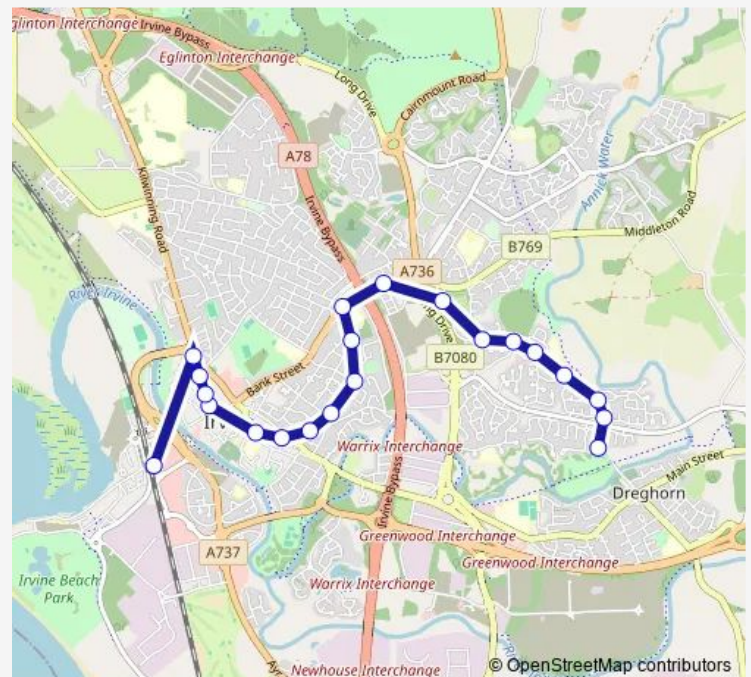

Castle Street

Marress Road

Riverway

Route schedule

Station Brae — Riverway

Monday 06:48-17:38

Tuesday 06:48-17:38

Wednesday 06:48-17:38

Thursday 06:48-17:38

Friday 06:48-17:38

Saturday 07:08-17:38

Sunday —

Route info

Direction: Station Brae

Stops: 21

Trip Duration: 0 hour 21 min

28 — Tesco, Irvine - Bourtreehill, Irvine

Direction

Riverway — Station Brae

24 stops

[Open route schedule](#)

Riverway

Retail Park

Sanderson Avenue

Tuesday 07:11-17:46

Wednesday 07:11-17:46

Thursday 07:11-17:46

Friday 07:11-17:46

Saturday 07:31-17:46

Sunday —

Route info

Direction: Riverway