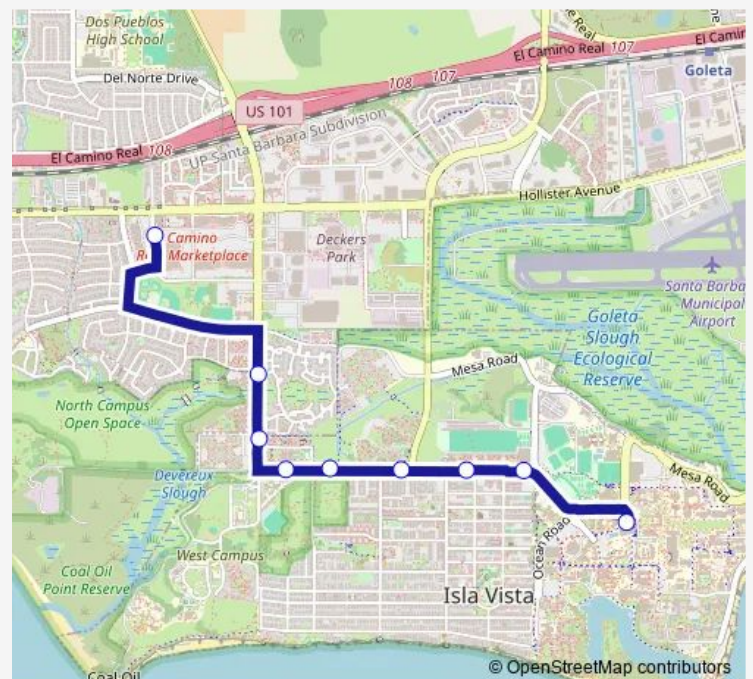

Bus 28 Ucsb Shuttle

[Go to website](#)

Direction

Ucsb North Hall Outbound — Santa Felicia & Marketplace

9 stops

[Open route schedule](#)

Ucsb North Hall Outbound

El Colegio & Stadium

El Colegio & Embarcadero Del Mar

El Colegio & Los Carneros

El Colegio & Camino Corto

Santa Catalina Hall

Storke & El Colegio

Storke & Whittier

Santa Felicia & Marketplace

Route schedule

Route info

Direction: Ucsb North Hall Outbound

Stops: 9

Trip Duration: 0 hour 15 min

Direction

Santa Felicia & Marketplace — Ucsb North Hall Outbound

11 stops

[Open route schedule](#)

Thursday 07:12-23:06

Friday 07:12-23:06

Saturday 07:24-21:54

Sunday 07:24-21:24

Route info

Direction: Santa Felicia & Marketplace

Stops: 11

Trip Duration: 0 hour 19 min