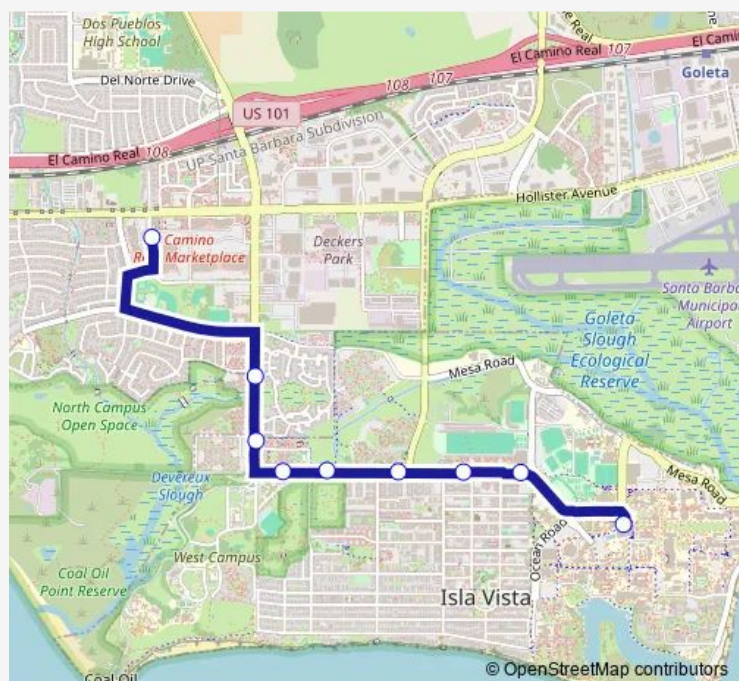

El Colegio & Embarcadero Del Mar

El Colegio & Los Carneros

El Colegio & Camino Corto

Santa Catalina Hall

Storke & El Colegio

Storke & Whittier

Santa Felicia & Marketplace

Route schedule

Route info

Direction: Ucsb North Hall Outbound

Stops: 9

Trip Duration: 0 hour 17 min

Direction

Santa Felicia & Marketplace — Ucsb North Hall Outbound

11 stops

[Open route schedule](#)

Santa Felicia & Marketplace

Hollister & Camino Real Marketplace

Storke & Marketplace

Storke & Santa Felicia

Storke & Phelps

Storke & Sierra Madre

El Colegio & Camino Corto

El Colegio & Los Carneros

Thursday 07:12-23:06

Friday 07:12-23:06

Saturday 07:24-21:54

Sunday 07:24-21:24

Route info

Direction: Santa Felicia & Marketplace

Stops: 11

Trip Duration: 0 hour 15 min