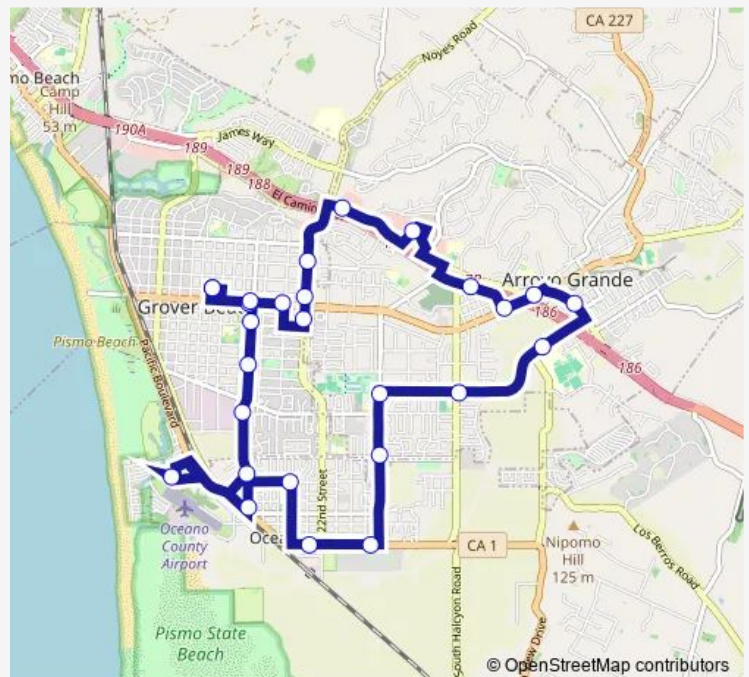

13th & Messina

13th & Belridge

Oceano Airport

13th & Highway 1

Wilmar & 19th

Highway 1 & 21st

Highway 1 & 25th St

Elm & The Pike

Carl's Junior

Route schedule

Ramona Garden Park — Ramona Garden Park

Monday 06:20-19:32

Tuesday 06:20-19:32

Wednesday 06:20-19:32

Thursday 06:20-19:32

Friday 06:20-19:32

Saturday 07:32-19:32

Sunday 07:32-18:32

Route info

Direction: Ramona Garden Park

Stops: 27

Trip Duration: 0 hour 42 min

28 — SCT - Grover Beach / Oceano / Arroyo Grande

Oak Park & Newport

Oak Park & Ramona

Oak Park & Long Branch

Grand & 16th

Grand & 13th

Ramona Garden Park

28 Bus time schedules and route maps are available in an offline PDF at busmaps.com. Use the busmaps.com website to see live bus times, train schedule or subway schedule, and step-by-step directions for all public transit in Grover Beach