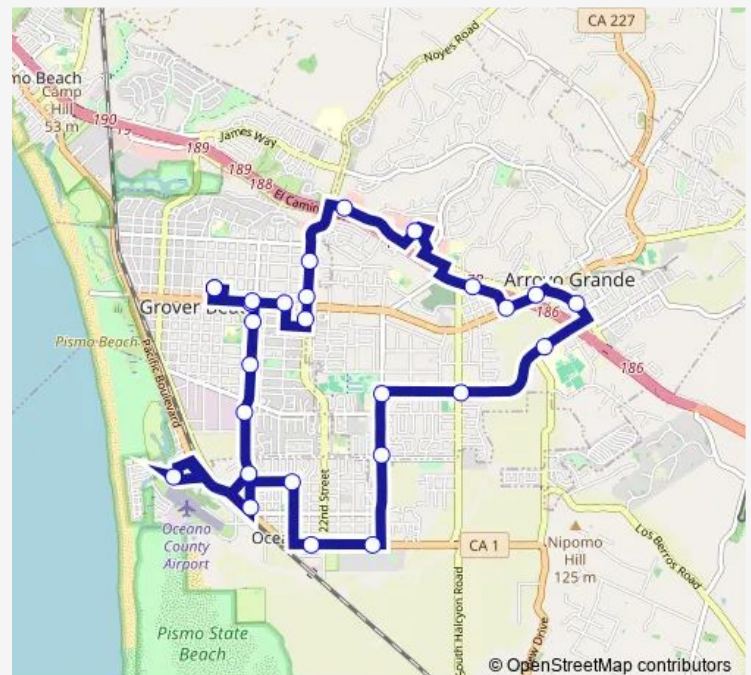

13th & Messina

13th & Belridge

Oceano Airport

13th & Highway 1

Wilmar & 19th

Highway 1 & 21st

Highway 1 & 25th St

Elm & The Pike

Carl's Junior

Route schedule

Ramona Garden Park — Ramona Garden Park

Monday 06:20-19:32

Tuesday 06:20-19:32

Wednesday 06:20-19:32

Thursday 06:20-19:32

Friday 06:20-19:32

Saturday 07:32-19:32

Sunday 07:32-18:32

Route info

Direction: Ramona Garden Park

Stops: 27

Trip Duration: 0 hour 42 min

28 — SCT - Grover Beach / Oceano / Arroyo Grande

Oak Park & Newport

Oak Park & Ramona

Oak Park & Long Branch

Grand & 16th

Grand & 13th

Ramona Garden Park

28 Bus time schedules and route maps are available in an offline PDF at busmaps.com. Use the busmaps.com website to see live bus times, train schedule or subway schedule, and step-by-step directions for all public transit in Grover Beach