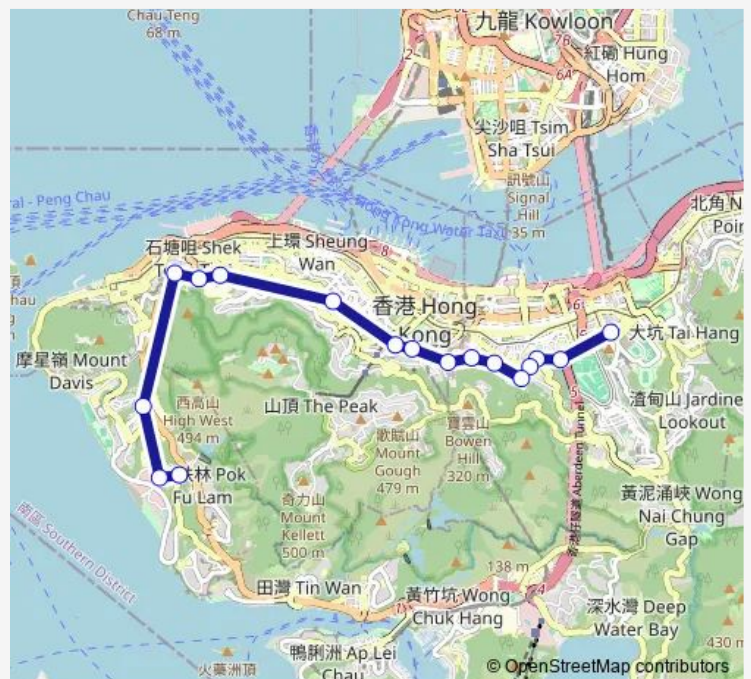

POK FU LAM Road, Opposite THE Belcher'S

Sassoon Road, Near THE University OF Hong Kong R.C. LEE Hall

Near Baguio Villa Block 17|Baguio Villas (Lower) Minibus Terminus

Route schedule

SUN WUI Road, Near Capital Building — Baguio Villa (Upper) Minibus Terminus

Monday	07:10
Tuesday	07:10
Wednesday	07:10
Thursday	07:10
Friday	07:10
Saturday	07:10
Sunday	07:45

Route info

Direction: SUN WUI Road, Near Capital Building

Stops: 17

Trip Duration: 0 hour 27 min

■ 28 — Baguio Villa (Upper) - Causeway BAY (SUN WUI Road) **BusMaps**