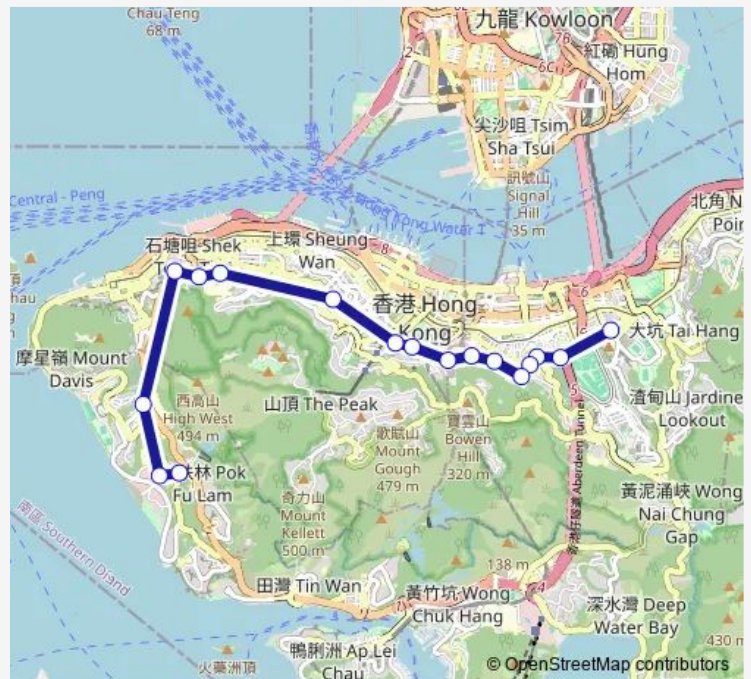

Bus 28 Baguio Villa (Upper) - Causeway BAY (SUN WUI Road)

[Go to website](#)

Direction
 SUN WUI ROAD, NEAR CAPITAL BUILDING — BAGUIO VILLA (UPPER) MINIBUS TERMINUS
 17 stops
[Open route schedule](#)

- SUN WUI ROAD, NEAR CAPITAL BUILDING
- QUEEN'S ROAD EAST, OPPOSITE QUEEN ELIZABETH STADIUM
- Queen'S Road East, Near WAH YAN College, Hong Kong
- KENNEDY ROAD, NEAR QUEEN'S ROAD EAST
- KENNEDY ROAD, OUTSIDE GRANDVIEW TOWER
- KENNEDY ROAD, NEAR CAMELOT HEIGHTS
- KENNEDY ROAD, OPPOSITE TO ST. FRANCIS CANOSSIAN COLLEGE
- KENNEDY ROAD, NEAR THE HONGKONG ELECTRIC CENTRE
- KENNEDY ROAD, OUTSIDE OFFICE OF THE PRC MINISTRY OF FOREIGN AFFAIRS
- KENNEDY ROAD, NEAR KENVILLE
- CAINE ROAD, SHELLY STREET
- BONHAM ROAD, NEAR EAST GATE OF THE UNIVERSITY OF HONG KONG|POK FU LAM ROAD, EAST GATE OF THE UNIVERSITY OF HONG KONG
- POK FU LAM Road, West Gate OF THE University OF Hong Kong
- POK FU LAM Road, Opposite THE Belcher'S
- SASSOON ROAD, NEAR THE UNIVERSITY OF HONG KONG R.C. LEE HALL
- NEAR BAGUIO VILLA BLOCK 17|BAGUIO VILLAS (LOWER) MINIBUS TERMINUS

Route schedule
 SUN WUI ROAD, NEAR CAPITAL BUILDING — BAGUIO VILLA (UPPER) MINIBUS TERMINUS

Monday	07:10
Tuesday	07:10
Wednesday	07:10
Thursday	07:10
Friday	07:10
Saturday	07:10
Sunday	07:45

Route info
 Direction: SUN WUI ROAD, NEAR CAPITAL BUILDING
 Stops: 17
 Trip Duration: 0 hour 24 min

■ 28 — Baguio Villa (Upper) - Causeway BAY (SUN WUI Road) **BusMaps**

Direction

BAGUIO VILLA (UPPER) MINIBUS TERMINUS — SUN WUI ROAD, NEAR CAPITAL BUILDING

14 stops

[Open route schedule](#)

BAGUIO VILLA (UPPER) MINIBUS TERMINUS

NO. 2 MURRAY ROAD|MURRAY ROAD, OUTSIDE MURRAY ROAD MULTI-STORY CAR PARK

Cotton Tree Drive, Outside Hong Kong Squash Centre

KENNEDY ROAD, NEAR THE ROYAL COURT

KENNEDY ROAD, NEAR HONG KONG VISUAL ARTS CENTRE, HONG KONG PARK|KENNEDY ROAD NEAR HONG KONG VISUAL ARTS CENTRE