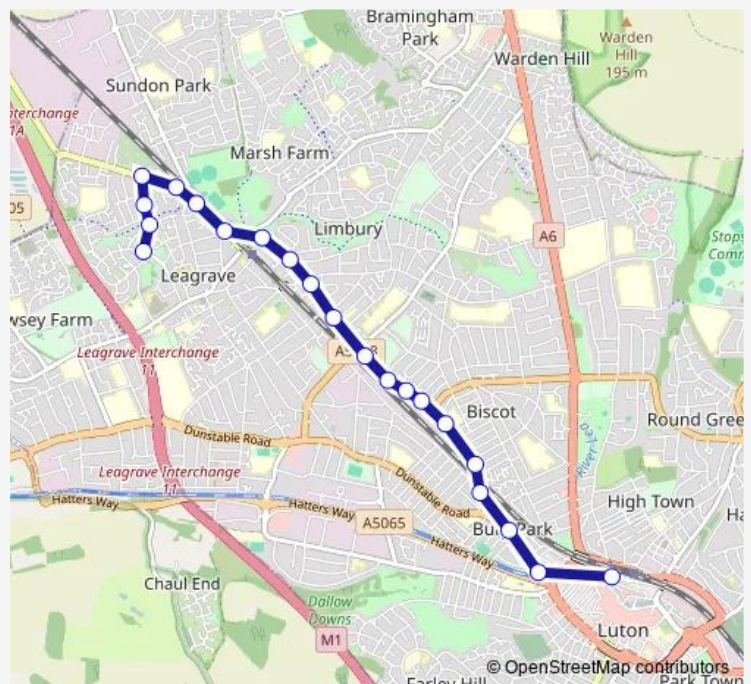

**Bus 28 Luton - Biscot - Hockwell Ring**

[Go to website](#)

**Direction**  
 The Green Shops — Luton Station Interchange  
 21 stops  
[Open route schedule](#)

- The Green Shops
- Newtondale
- Chaworth Green
- Montague Avenue
- Stoneways Close
- Sundon Arch
- The Avenue
- Leagrave Railway Station
- Hewlett Road
- Archway Road
- Roman Road
- Waller Avenue
- Avenue Grimaldi
- Millfield Road
- Rondini Avenue
- Tudor Road
- Saxon Road
- Selbourne Road
- Kenilworth Road
- Sainsburys
- Luton Station Interchange

**Route schedule**  
 The Green Shops — Luton Station Interchange

Monday	05:50-23:15
Tuesday	05:50-23:15
Wednesday	05:50-23:15
Thursday	05:50-23:15
Friday	05:50-23:15
Saturday	08:47-23:15
Sunday	—

**Route info**  
 Direction: The Green Shops  
 Stops: 21  
 Trip Duration: 0 hour 35 min

28 — Luton - Biscot - Hockwell Ring **BusMaps**

Leagrave Railway Station

Browns Close

The Avenue

Sundon Arch

Andover Close

Montague Avenue

Anstee Road

Needham Road