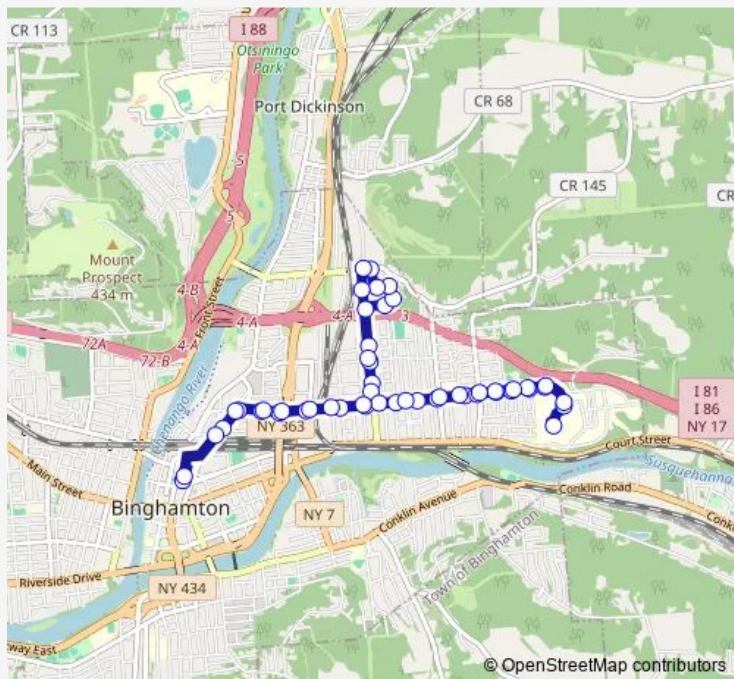

## Bus 28 Robinson St

[Go to website](#)

**Direction**  
 Bhs — Gbhc/Garvin  
 32 stops  
[Open route schedule](#)

- Bhs
- Chenango/Eldredge
- Chenango/Robinson
- Robinson/Emmett
- Robinson/Wales
- Robinson/Whitney
- Robinson/Griswold
- Robinson/Ely
- Broad/George
- Broad/E Frederick
- Broad/Grant
- Broad/Hill
- Spellicy/Moeller-One
- Spellicy/Flower
- Spellicy/Leon
- Spellicy/Moeller-Two
- Moeller/Bevier
- Bevier/Broad
- Broad/Spellicy
- Broad/E Frederick
- Broad/William

### Route schedule

Bhs — Gbhc/Garvin

Monday	15:10
Tuesday	15:10
Wednesday	15:10
Thursday	15:10
Friday	15:10
Saturday	—
Sunday	—

### Route info

Direction: Bhs

Stops: 32

Trip Duration: 0 hour 20 min

28 — Robinson St

Robinson/Moeller

Robinson/Mason

Robinson/Bigelow

**Direction**

BC Junction 28 Robinson St — BC Junction

45 stops

[Open route schedule](#)

BC Junction 28 Robinson St

Chenango/Eldredge

Chenango/Robinson

Robinson/Emmett