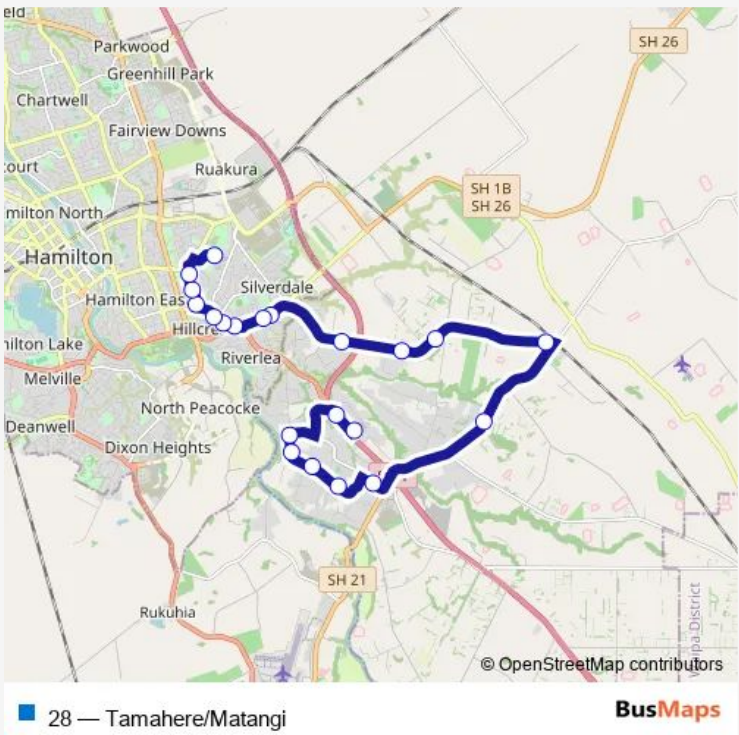

Bus 28 Tamahere/Matangi

[Go to website](#)

Direction
 Tamahere Eventide Home and Village — University (Inside Gate 1)
 21 stops
[Open route schedule](#)

- Tamahere Eventide Home and Village
- Bollard Rd (Just past exit from Expressway)
- Newell Road (Opp 3 Riverfields Lane)
- Newell Rd (Outside Parklea Estate) (Hail2ride)
- Newell Rd (Just past Davidson Lane)
- Newel Rd and Aspenleigh Dr
- Tamahere Skate Park and Village
- Tauwhare Rd (Just before Cranmere Dr)
- Opp Matangi School
- 360 Matangi Rd (Hail2ride)
- Matangi Rd (Opp Strawberry Farm) (Hail2ride)
- Atawhai Assis Home and Hospital
- 78 Morrinsville Rd
- 62 Morrinsville Rd
- 218 Cambridge Rd (Hillcrest Normal School)
- 186 Cambridge Rd
- 150 Cambridge Rd (opp Hillcrest Medical Centre)
- 3 Knighton Rd (near Cambridge Rd)
- 33 Knighton Rd
- 69 Knighton Rd
- University (Inside Gate 1)

Route schedule
 Tamahere Eventide Home and Village — University (Inside Gate 1)

Monday	06:57-16:57
Tuesday	06:57-16:57
Wednesday	06:57-16:57
Thursday	06:57-16:57
Friday	06:57-16:57
Saturday	—
Sunday	—

Route info
 Direction: Tamahere Eventide Home and Village
 Stops: 21
 Trip Duration: 0 hour 24 min

Direction

University (Inside Gate 1) — Tamahere Eventide Home and Village

21 stops

[Open route schedule](#)

University (Inside Gate 1)

70 Knighton Rd

38 Knighton Rd

6 Knighton Rd (near Cambridge Rd)

Thursday 06:30-16:30

Friday 06:30-16:30

Saturday —

Sunday —

Route info

Direction: University (Inside Gate 1)

Stops: 21

Trip Duration: 0 hour 24 min