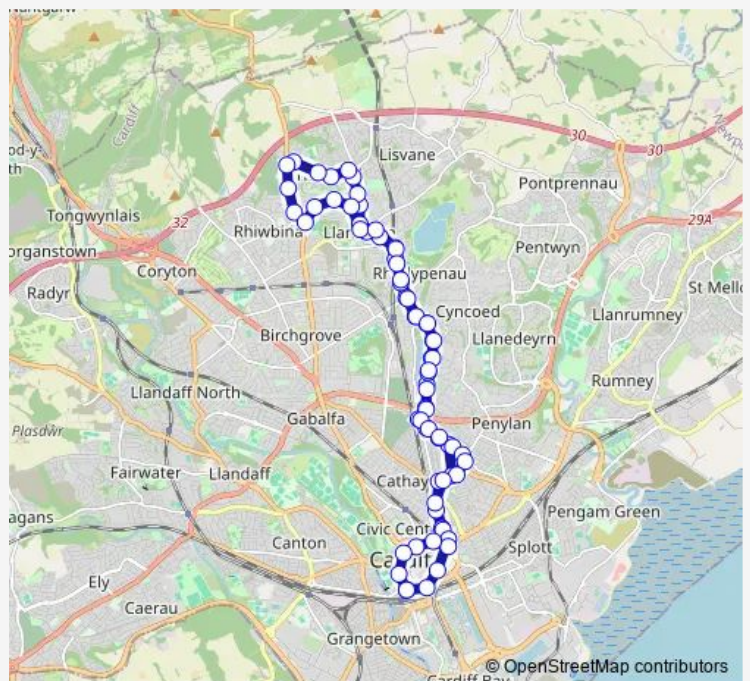

Thursday 07:50

Friday 07:50

Saturday —

Sunday —

Route info

Direction: Cardiff Bus Interchange Bay 11

Stops: 67

Trip Duration: 1 hour 41 min