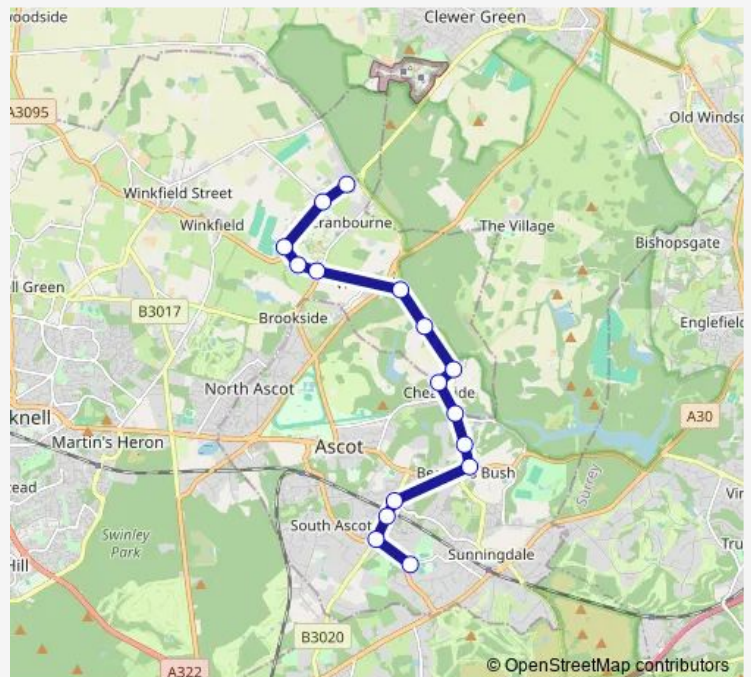

Bus 28 Charters School - Winkfield

[Go to website](#)

Direction

Squirrels — Charters School

16 stops

[Open route schedule](#)

Squirrels

Crouch Lane

Silwood Park

Cannon Corner

St Michaels School

High Street Shops

Bagshot Road

Charters School

Route schedule

Squirrels — Charters School

Monday 07:45

Tuesday 07:45

Wednesday 07:45

Thursday 07:45

Friday 07:45

Saturday —

Sunday —

Route info

Direction: Squirrels

Stops: 16

Trip Duration: 0 hour 30 min

■ 28 — Charters School - Winkfield

Direction

Charters School — Squirrels

11 stops

[Open route schedule](#)