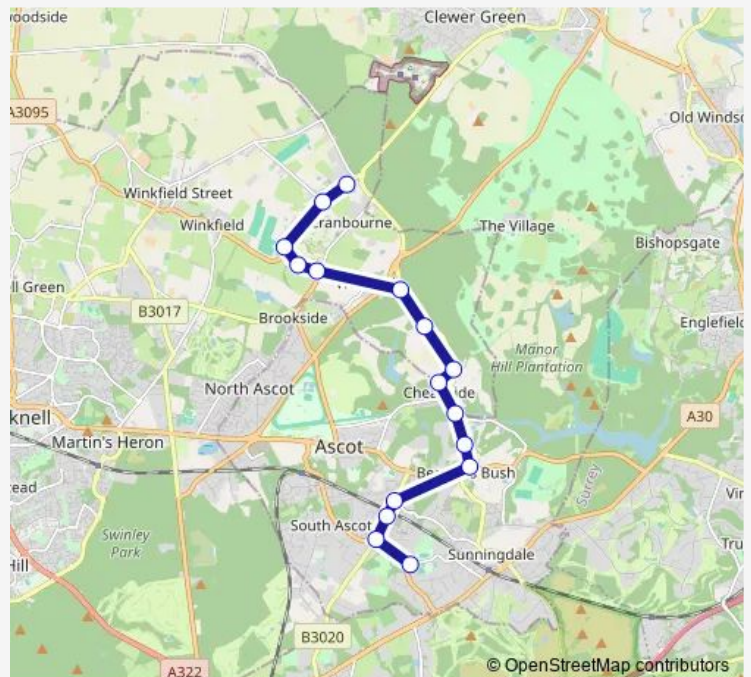

Bus 28 Charters School - Winkfield

[Go to website](#)

Direction

Squirrels — Charters School

16 stops

[Open route schedule](#)

Squirrels

Crouch Lane

Silwood Park

Cannon Corner

St Michaels School

High Street Shops

Bagshot Road

Charters School

Route schedule

Squirrels — Charters School

Monday 07:45

Tuesday 07:45

Wednesday 07:45

Thursday 07:45

Friday 07:45

Saturday —

Sunday —

Route info

Direction: Squirrels

Stops: 16

Trip Duration: 0 hour 30 min

28 — Charters School - Winkfield

Direction

Charters School — Squirrels

11 stops

[Open route schedule](#)