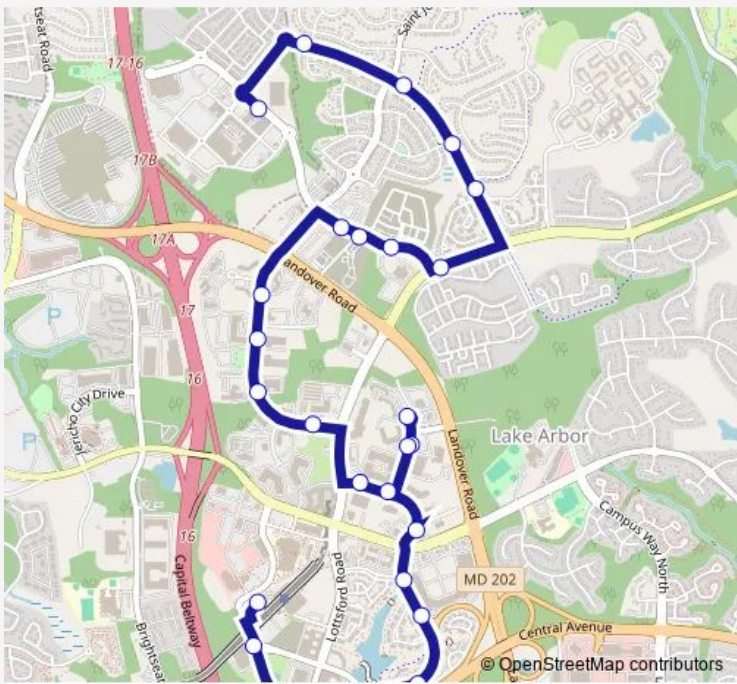

Direction
 Downtown Largo Metrorail Station at Bus Bay E — Ruby Lockhart Boulevard at Campus Way North

26 stops

[Open route schedule](#)

- Downtown Largo Metrorail Station at Bus Bay E
- Largo Dr at 9301 Largo Dr
- Largo Dr. W at Lottsford Rd
- Largo Center Dr. At Harry S.Truman Dr
- Largo Center Dr. Vantage Point Dr.
- Largo Center Dr At Lake Pointe Ct
- Largo Center Dr At Zachary St
- Apollo Drive at Arena Drive
- Mercantile Ln at Technology Way
- 1400 Mercantile Lane
- Mercantile Lane at Opp. Technology Way
- Apollo Drive at Mercantile Lane
- Apollo Drive at Lottsford Road
- Mccormick Drive at Wayne Curry Building
- Mccormick Drive at 1441 Mccormick Drive
- Mccormick Drive at Peppercorn Place
- Mccormick Drive at Basil Court
- Ruby Lockhart Blvd at Grand Way Blvd
- Ruby Lockhart Blvd at Opp Ruby Turn
- Ruby Lockhart Blvd at Opp Cross Church
- Lottsford Road at Palmetto Road

Route schedule
 Downtown Largo Metrorail Station at Bus Bay E — Ruby Lockhart Boulevard at Campus Way North

Monday	06:00-18:45
Tuesday	06:00-18:45
Wednesday	06:00-18:45
Thursday	06:00-18:45
Friday	06:00-18:45
Saturday	—
Sunday	—

Route info
 Direction: Downtown Largo Metrorail Station at Bus Bay E
 Stops: 26
 Trip Duration: 0 hour 16 min

28 — Largo / Woodmore Towne Centre **BusMaps**

Campus Way North at Collington Campus Drive

Campus Way North at Byward Boulevard

Direction: Ruby Lockhart Boulevard at Campus Way North

Stops: 26

Trip Duration: 0 hour 19 min

N Harry S Truman Dr At Largo Dr (W)

Downtown Largo Metrorail Station at Bus Bay E

28 Bus time schedules and route maps are available in an offline PDF at busmaps.com. Use the busmaps.com website to see live bus times, train schedule or subway schedule, and step-by-step directions for all public transit in Washington