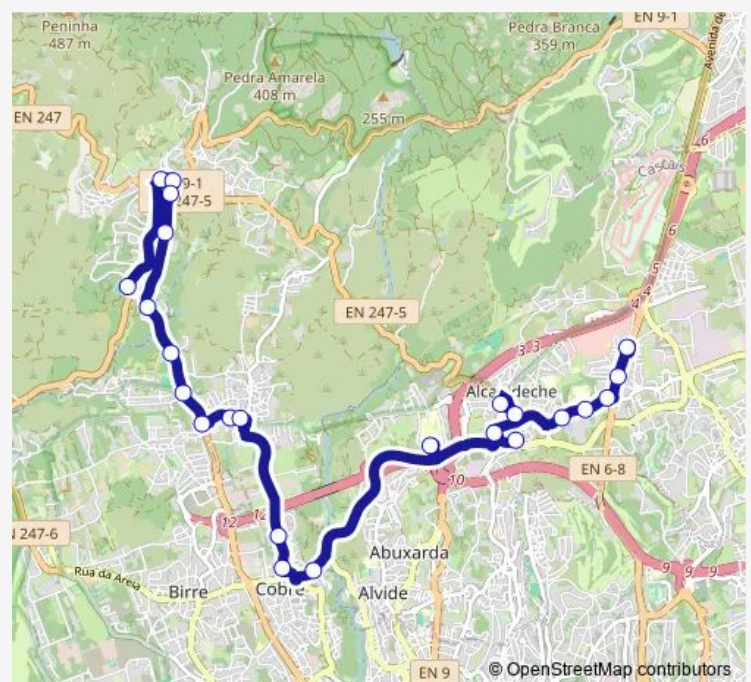

Saturday 09:00-19:00

Sunday 09:00-19:00

Route info

Direction: Grupo Desportivo Malveira da Serra

Stops: 24

Trip Duration: 0 hour 30 min

Rotunda - Rua Conde Barão

Av. República - Alcoitão

Cascaishoping - Terminal

Direction

Cascaishopping - Terminal — Malveira da Serra - Terminal

22 stops

[Open route schedule](#)

Cascaishopping - Terminal

Av. República - Alcoitão

Rotunda - Rua Conde Barão

Friday 17:26-22:15

Saturday 08:30-18:30

Sunday 08:30-18:30

Route info

Direction: Cascaishopping - Terminal

Stops: 22

Trip Duration: 0 hour 30 min

Direction

Friday 07:05-17:25

Saturday 08:00-20:00

Sunday 08:00-20:00

Route info

Direction: Malveira da Serra - Terminal

Stops: 23

Trip Duration: 0 hour 30 min

28 Bus time schedules and route maps are available in an offline PDF at busmaps.com. Use the busmaps.com website to see live bus times, train schedule or subway schedule, and step-by-step directions for all public transit in Sintra