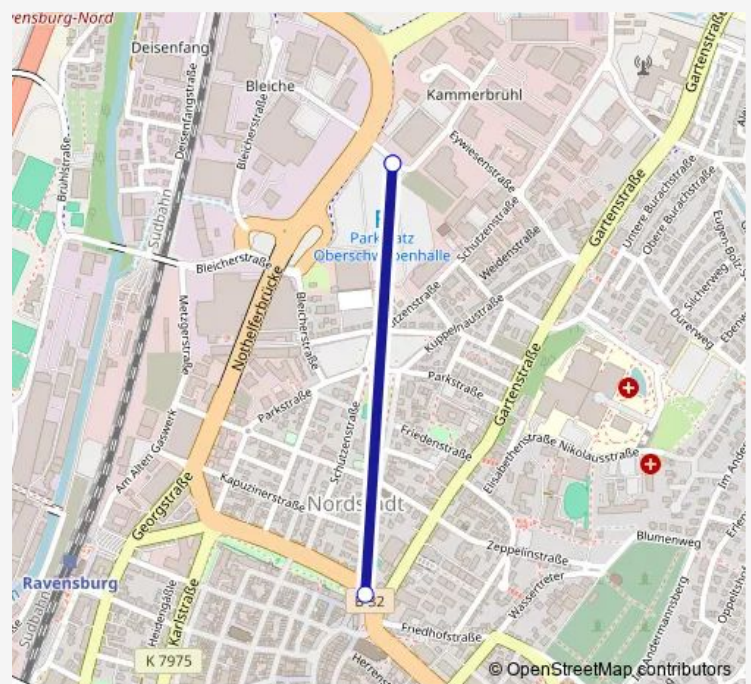

## Bus 28

[Go to website](#)

### Direction

Ravensburg, P+R Eissporthalle — Ravensburg, P+R Eissporthalle

3 stops

[Open route schedule](#)

Ravensburg, P+R Eissporthalle

Ravensburg, Schussenstrasse

Ravensburg, P+R Eissporthalle

### Route schedule

Ravensburg, P+R Eissporthalle — Ravensburg, P+R Eissporthalle

Monday	—
Tuesday	—
Wednesday	—
Thursday	—
Friday	—
Saturday	08:40-18:25
Sunday	—

### Route info

Direction: Ravensburg, P+R Eissporthalle

Stops: 3

Trip Duration: 0 hour 10 min

28 Bus time schedules and route maps are available in an offline PDF at [busmaps.com](https://busmaps.com). Use the [busmaps.com](https://busmaps.com) website to see live bus times, train schedule or subway schedule, and step-by-step directions for all public transit in Ravensburg