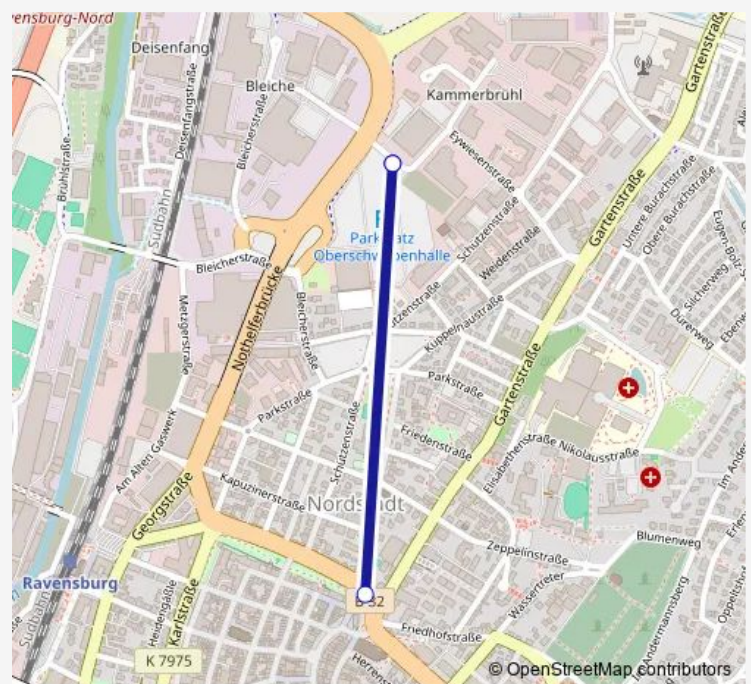

Bus 28

[Go to website](#)

Direction

Ravensburg, P+R Eissporthalle — Ravensburg, P+R Eissporthalle

3 stops

[Open route schedule](#)

Ravensburg, P+R Eissporthalle

Ravensburg, Schussenstrasse

Ravensburg, P+R Eissporthalle

Route schedule

Ravensburg, P+R Eissporthalle — Ravensburg, P+R Eissporthalle

Monday —

Tuesday —

Wednesday —

Thursday —

Friday —

Saturday 08:40-18:25

Sunday —

Route info

Direction: Ravensburg, P+R Eissporthalle

Stops: 3

Trip Duration: 0 hour 10 min

28 Bus time schedules and route maps are available in an offline PDF at busmaps.com. Use the busmaps.com website to see live bus times, train schedule or subway schedule, and step-by-step directions for all public transit in Ravensburg