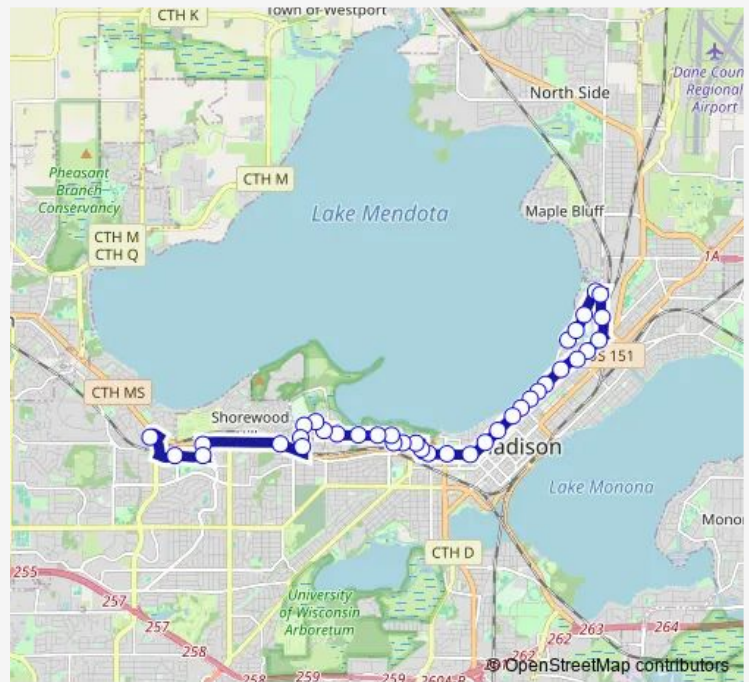

Bus 28 Route 28

[Go to website](#)

Direction
 Sherman at Marston — University Row at U W Health
 38 stops
[Open route schedule](#)

- Sherman at Marston
- Sherman at N Thornton
- Sherman at Sherman
- Sherman at Mcguire
- Fordem at Mcguire
- Fordem at Lakewood
- E Johnson at Fordem
- E Johnson at N Dickinson
- E Gorham at N Baldwin
- E Gorham at N Ingersoll
- E Gorham at N Paterson
- E Gorham at N Livingston
- E Gorham at N Blount
- E Gorham at N Blair
- E Gorham at N Butler
- W Gorham at Wisconsin
- W Gorham at N Henry
- University at N Bassett
- University at East Campus
- University at N Mills
- N Charter at University

Route schedule

Sherman at Marston — University Row at U W Health

Monday	06:14-18:08
Tuesday	06:14-18:08
Wednesday	06:14-18:08
Thursday	06:14-18:08
Friday	06:14-18:08
Saturday	—
Sunday	—

Route info

Direction: Sherman at Marston

Stops: 38

Trip Duration: 0 hour 43 min

28 — Route 28

Linden at N Charter

Linden at Henry

Linden at Babcock

Observatory at Babcock

Observatory at Elm

Saturday —

Sunday —

Route info

Direction: University Row at U W Health

Stops: 34

Trip Duration: 0 hour 35 min

E Johnson at N Butler

E Johnson at N Blair