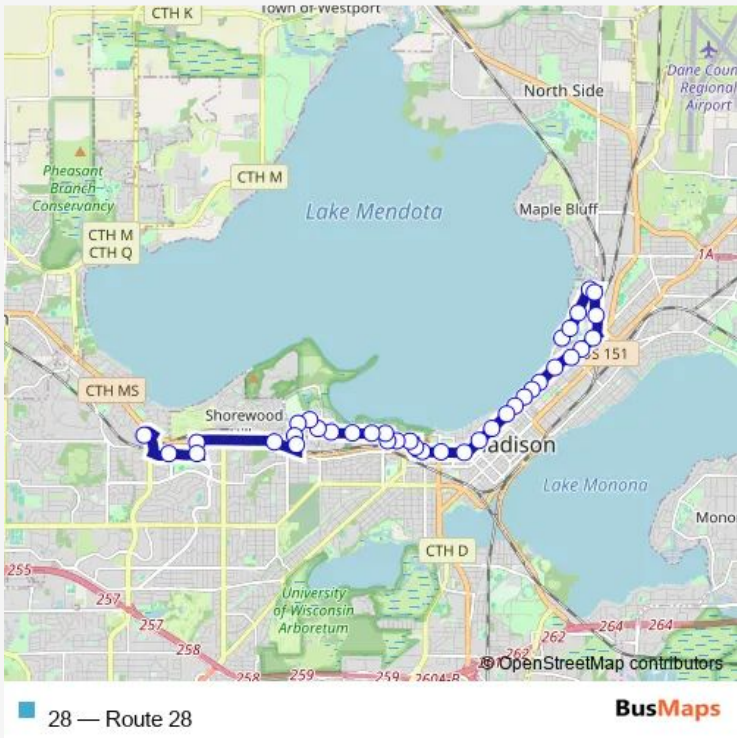

Bus 28 Route 28

[Go to website](#)

Direction
 Sherman at Marston — University Row at U W Health
 38 stops
[Open route schedule](#)

- Sherman at Marston
- Sherman at N Thornton
- Sherman at Sherman
- Sherman at Mcguire
- Fordem at Mcguire
- Fordem at Lakewood
- E Johnson at Fordem
- E Johnson at N Dickinson
- E Gorham at N Baldwin
- E Gorham at N Ingersoll
- E Gorham at N Paterson
- E Gorham at N Livingston
- E Gorham at N Blount
- E Gorham at N Blair
- E Gorham at N Butler
- W Gorham at Wisconsin
- W Gorham at N Henry
- University at N Bassett
- University at East Campus
- University at N Mills
- N Charter at University

Route schedule
 Sherman at Marston — University Row at U W Health

Monday	06:14-18:08
Tuesday	06:14-18:08
Wednesday	06:14-18:08
Thursday	06:14-18:08
Friday	06:14-18:08
Saturday	—
Sunday	—

Route info
 Direction: Sherman at Marston
 Stops: 38
 Trip Duration: 0 hour 38 min

University Row at U W Health

Direction

University Row at U W Health — Sherman at Marston

34 stops

[Open route schedule](#)

University Row at U W Health

Sheboygan at Eau Claire

Sheboygan at N Segoe

Direction: University Row at U W Health

Stops: 34

Trip Duration: 0 hour 39 min

E Johnson at N Butler

E Johnson at N Blair

E Johnson at N Blount

E Johnson at N Livingston

E Johnson at N Paterson