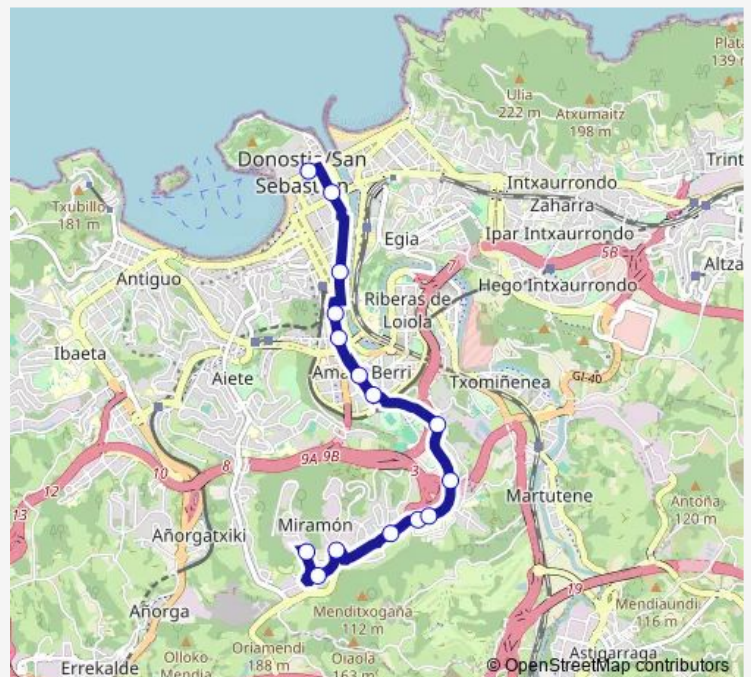

Tuesday —

Wednesday —

Thursday —

Friday —

Saturday —

Sunday —

Route info

Direction: Boulevard 9

Stops: 8

Trip Duration: 0 hour 11 min

28 — Amara-Ospitaleak

Direction

Madrid 19 — Boulevard 9

8 stops

[Open route schedule](#)

Madrid 19

Madrid 5

Sanchosabio 35

Sanchosabio11

Easo Plaza

Easo 19

Okendo 11

Boulevard 9

Route schedule

Wednesday 06:54-23:30

Thursday 06:54-23:30

Friday 06:54-23:30

Saturday 07:05-23:35

Sunday 07:48-23:35

Route info

Direction: Miramón

Stops: 15