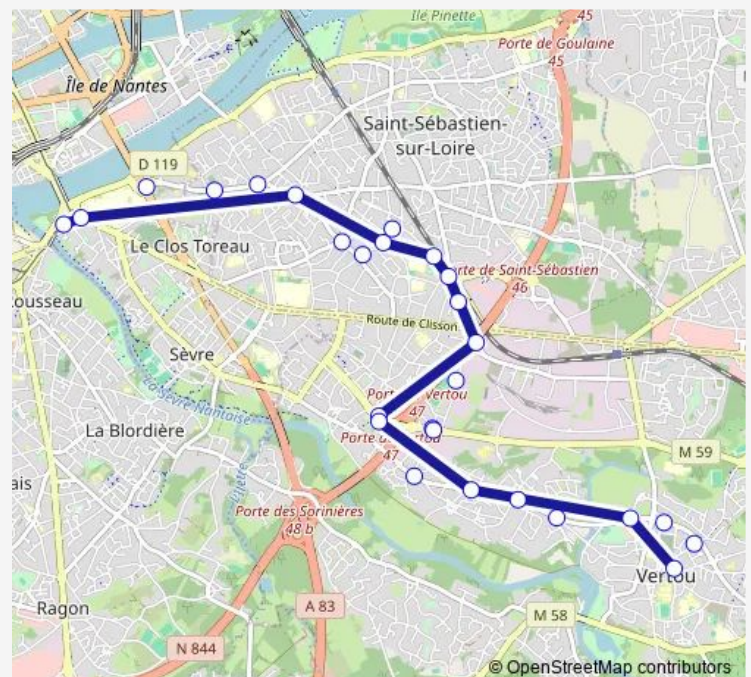

Porte de Vertou

Porte de Vertou

Mortier Vannerie

Bn

Vertonne

Frêne Rond

Grande Lande

René Bernier

Ouche Quinet

La Plume

Écobuts

Route schedule

Vertou — Pirmil

Monday	05:26-00:14 ⁺¹
Tuesday	05:26-00:14 ⁺¹
Wednesday	05:26-00:14 ⁺¹
Thursday	05:26-00:14 ⁺¹
Friday	05:26-02:14 ⁺¹
Saturday	05:58-02:14 ⁺¹
Sunday	09:11-00:14 ⁺¹

Route info

Direction: Vertou

Stops: 28

Trip Duration: 0 hour 24 min

28 — Vertou - Pirmil

Largeau

Mermoz

Placis