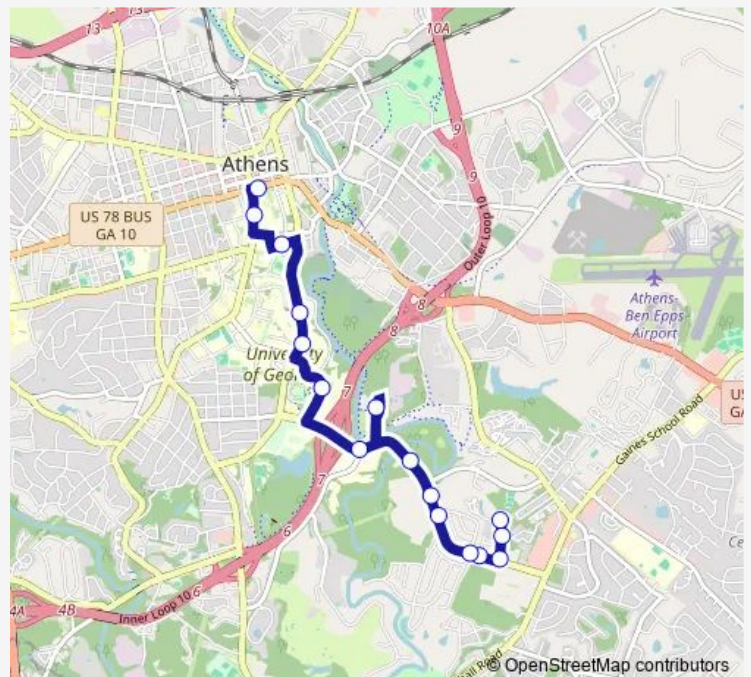

UGA North Oconee Park and Ride

College Station Across Riverbend Rd Ib

Busbee Hall

Performing Arts Center Inbound

East Campus at Cedar Inbound

Psychology and Journalism

Gilbert Hall Ib

UGA Arch (Downtown Athens)

Route schedule

International Drive — UGA Arch (Downtown Athens)

Monday 07:25-16:25

Tuesday 07:25-16:25

Wednesday 07:25-16:25

Thursday 07:25-16:25

Friday 07:25-16:25

Saturday —

Sunday —

Route info

Direction: International Drive

Stops: 16

Trip Duration: 0 hour 30 min

28 — College Station Campus Express

Direction

UGA Arch (Downtown Athens) — International Drive

Route schedule

UGA Arch (Downtown Athens) — International Drive

Monday 07:55-16:55

Tuesday 07:55-16:55

Wednesday 07:55-16:55

Thursday 07:55-16:55

Friday 07:55-16:55

Saturday —