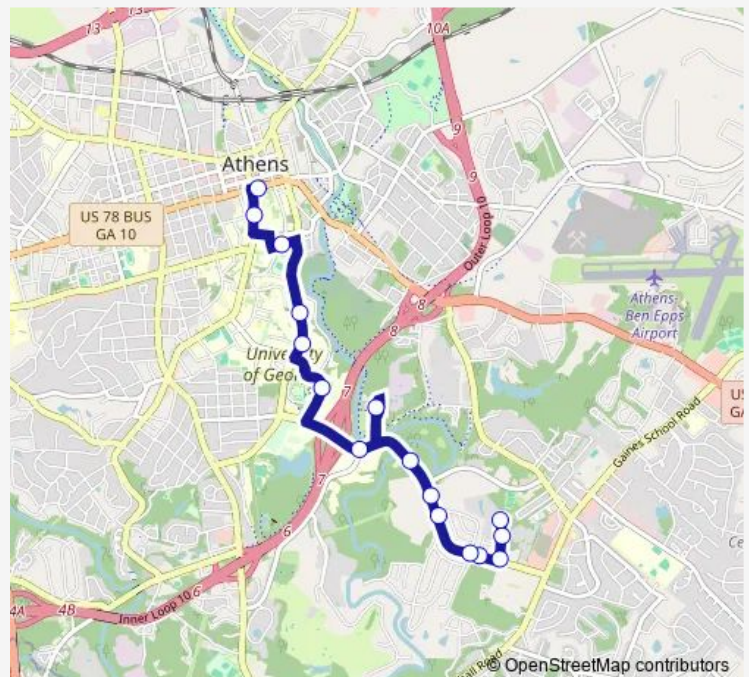

Route schedule

International Drive — UGA Arch (Downtown Athens)

Monday 07:25-16:25

Tuesday 07:25-16:25

Wednesday 07:25-16:25

Thursday 07:25-16:25

Friday 07:25-16:25

Saturday —

Sunday —

Route info

Direction: International Drive

Stops: 16

Trip Duration: 0 hour 30 min

28 — College Station Campus Express

Direction

UGA Arch (Downtown Athens) — International Drive

13 stops

[Open route schedule](#)

UGA Arch (Downtown Athens)

UGA Main Library

East Campus at Cedar Outbound

Tucker Hall Ob

University Village Building K

Intramural Fields

Route schedule

UGA Arch (Downtown Athens) — International Drive

Monday 07:55-16:55

Tuesday 07:55-16:55

Wednesday 07:55-16:55

Thursday 07:55-16:55

Friday 07:55-16:55

Saturday —