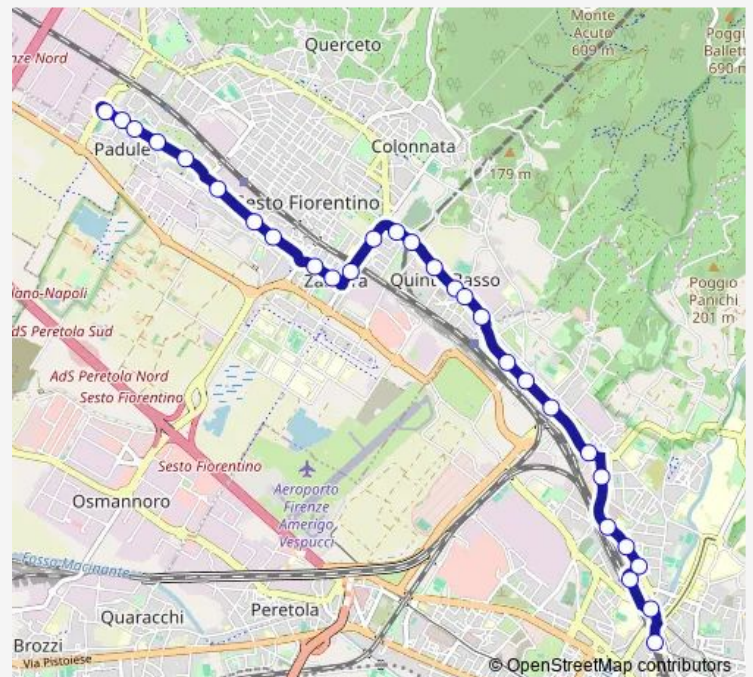

Sestese Castello Fs

Sestese Bechi

Sestese Undici Agosto

Route schedule

Togliatti Volpaia — Piazza Dalmazia

Monday 05:13-23:55

Tuesday 05:13-23:50

Wednesday 05:13-23:50

Thursday 05:13-23:55

Friday 05:13-23:55

Saturday 05:18-23:55

Sunday 06:05-23:55

Route info

Direction: Togliatti Volpaia

Stops: 29

Trip Duration: 0 hour 27 min

Piazza Dalmazia

Direction

Piazza Dalmazia — Togliatti Volpaia

26 stops

[Open route schedule](#)

Piazza Dalmazia

Santo Stefano In Pane

Rifredi Fs Giuliani

Monday	05:40-00:25 ⁺¹
Tuesday	05:40-00:20 ⁺¹
Wednesday	05:40-00:20 ⁺¹
Thursday	05:40-00:25 ⁺¹
Friday	05:40-00:25 ⁺¹
Saturday	05:41-00:25 ⁺¹
Sunday	06:06-00:25 ⁺¹

Route info

Direction: Piazza Dalmazia

Stops: 26