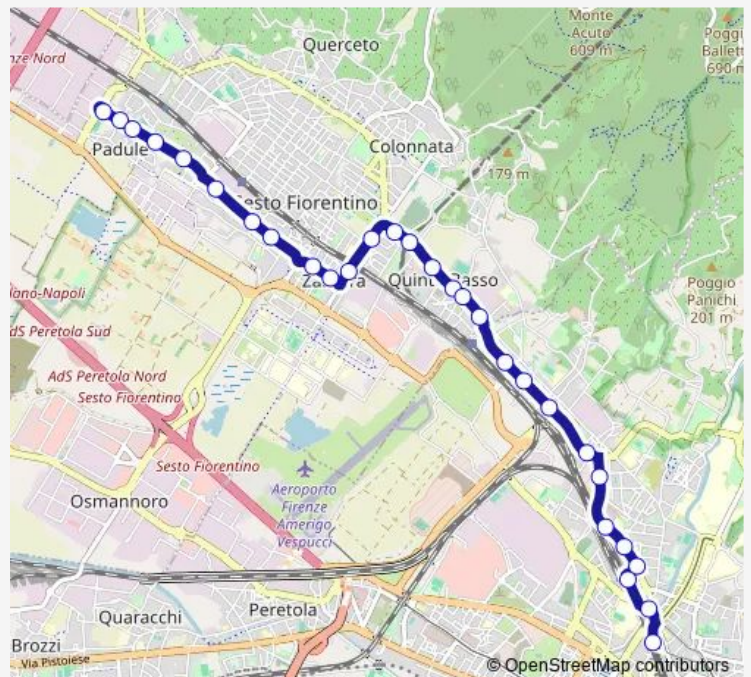

Sestese Castello Fs

Sestese Bechi

Sestese Undici Agosto

Route schedule

Togliatti Volpaia — Piazza Dalmazia

Monday 05:13-23:55

Tuesday 05:13-23:50

Wednesday 05:13-23:50

Thursday 05:13-23:55

Friday 05:13-23:55

Saturday 05:18-23:55

Sunday 06:05-23:55

Route info

Direction: Togliatti Volpaia

Stops: 29

Trip Duration: 0 hour 25 min

Piazza Dalmazia

Direction

Piazza Dalmazia — Togliatti Volpaia

26 stops

[Open route schedule](#)

Piazza Dalmazia

Santo Stefano In Pane

Rifredi Fs Giuliani

Monday	05:40-00:25 ⁺¹
Tuesday	05:40-00:20 ⁺¹
Wednesday	05:40-00:20 ⁺¹
Thursday	05:40-00:25 ⁺¹
Friday	05:40-00:25 ⁺¹
Saturday	05:41-00:25 ⁺¹
Sunday	06:06-00:25 ⁺¹

Route info

Direction: Piazza Dalmazia

Stops: 26