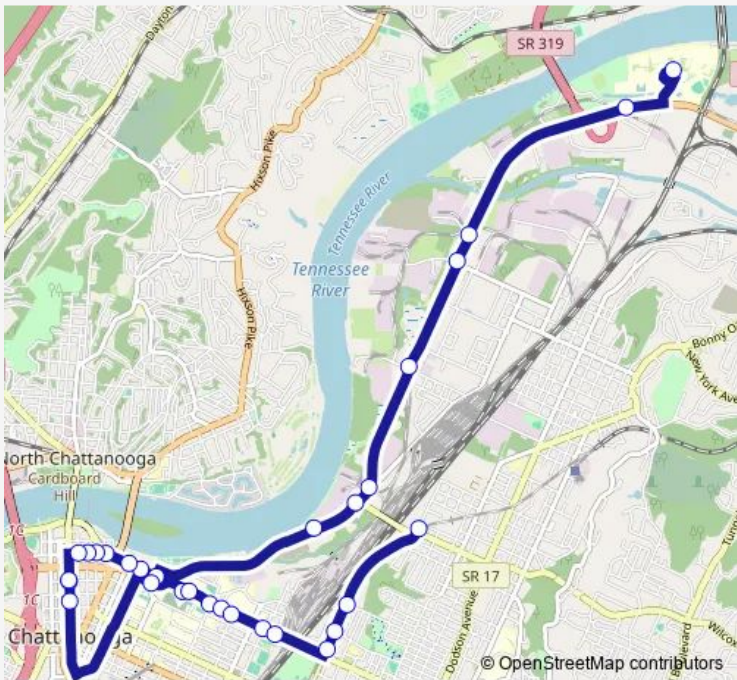

Route schedule  
 Sholar & Carta 0 — Chattanooga State

Monday	05:51-10:56
Tuesday	05:51-10:56
Wednesday	05:51-10:56
Thursday	05:51-10:56
Friday	05:51-10:56
Saturday	—
Sunday	—

Route info

Direction: Sholar & Carta 0

Stops: 44

Trip Duration: 0 hour 29 min

28 — Amnicola BusMaps

3rd St & Market St-0

Market & 4th-1-0

Market & Family Dollar-0

Market & 6th

Market & Suntrust Bank

Riverside Center

Amnicola Hwy & Crutchfield

Amnicola Hwy & Latta

Amnicola Hwy & Appling

Amnicola Hwy & Stuart

Amnicola Hwy & Police Services Ctr

Amnicola & Pepsi 0

Amnicola + Creekside

## Route info

Direction: Market &amp; Family Dollar-0

Stops: 21

Trip Duration: 0 hour 25 min

28 Bus time schedules and route maps are available in an offline PDF at [busmaps.com](https://busmaps.com). Use the [busmaps.com](https://busmaps.com) website to see live bus times, train schedule or subway schedule, and step-by-step directions for all public transit in Chattanooga