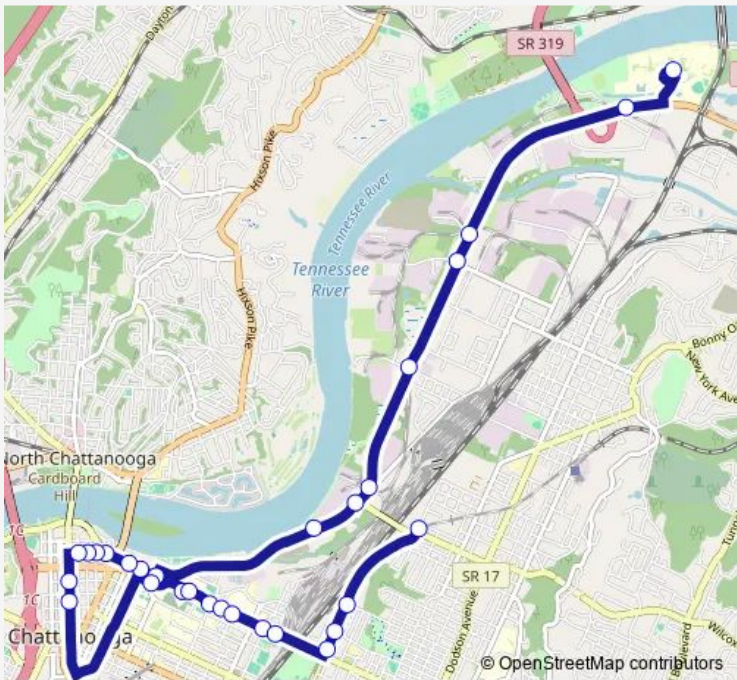

Direction
 Sholar & Carta 0 — Chattanooga State
 44 stops
[Open route schedule](#)

- Sholar & Carta 0
- Holtzclaw & Wilson-1
- Holtzclaw & Citico-0
- Holtzclaw & Cleveland-1
- Holtzclaw + 3rd
- 3rd & Heavenly Wings-1
- 3RD + Scruggs
- 3RD + Oneal
- 3RD + Central
- 3RD + Wiehl
- 3RD + Hampton
- 3RD + Palmetto
- 3RD + Collins
- 3RD + Csas
- 3rd & Baldwin-1
- 3RD + Houston
- 3RD + Lindsay
- 3RD + High
- 3RD + Lookout
- 3RD + Walnut
- 3RD + Cherry

Route schedule
 Sholar & Carta 0 — Chattanooga State

Monday	05:51-10:56
Tuesday	05:51-10:56
Wednesday	05:51-10:56
Thursday	05:51-10:56
Friday	05:51-10:56
Saturday	—
Sunday	—

Route info
 Direction: Sholar & Carta 0
 Stops: 44
 Trip Duration: 0 hour 29 min

Route schedule

Market & 5th Street — Chattanooga State

Monday 06:40-18:05

Tuesday 06:40-18:05

Wednesday 06:40-18:05

Thursday 06:40-18:05

Friday 06:40-18:05

Saturday —

Sunday —

Route info

Direction: Market & 5th Street

Stops: 21

Trip Duration: 0 hour 25 min

28 Bus time schedules and route maps are available in an offline PDF at busmaps.com. Use the busmaps.com website to see live bus times, train schedule or subway schedule, and step-by-step directions for all public transit in Chattanooga