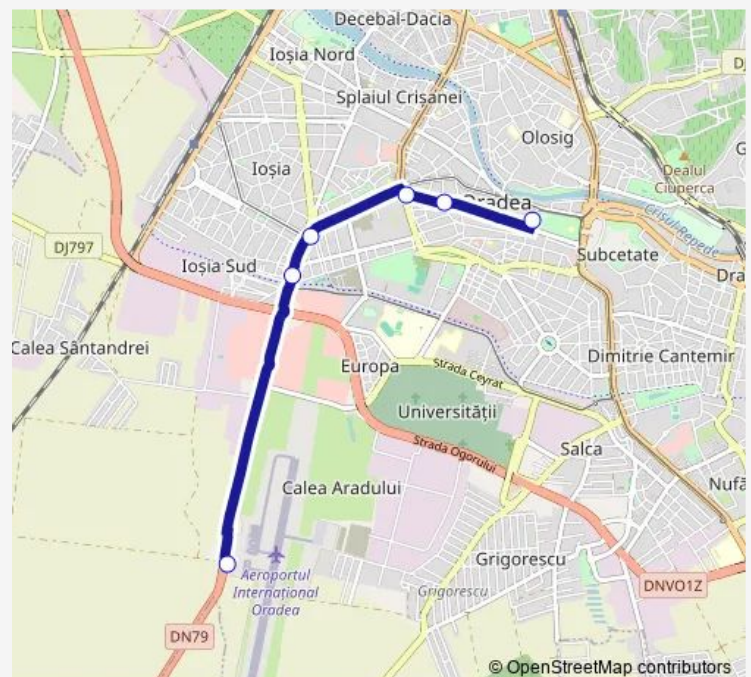

Direction

Aeroportul Oradea — Parc 1 Dec.

6 stops

[Open route schedule](#)

Aeroportul Oradea

Pod Peta

Calea Aradului

Centrul Istoric 1

Centrul Istoric 2

Parc 1 Dec.

Route schedule

Aeroportul Oradea — Parc 1 Dec.

Monday	07:15-19:40
Tuesday	07:15-19:40
Wednesday	07:15-19:40
Thursday	07:15-19:40
Friday	07:15-19:40
Saturday	07:15-19:40
Sunday	19:40

Route info

Direction: Aeroportul Oradea

Stops: 6

Trip Duration: 0 hour 9 min

28 Bus time schedules and route maps are available in an offline PDF at busmaps.com. Use the busmaps.com website to see live bus times, train schedule or subway schedule, and step-by-step directions for all public transit in Oradea