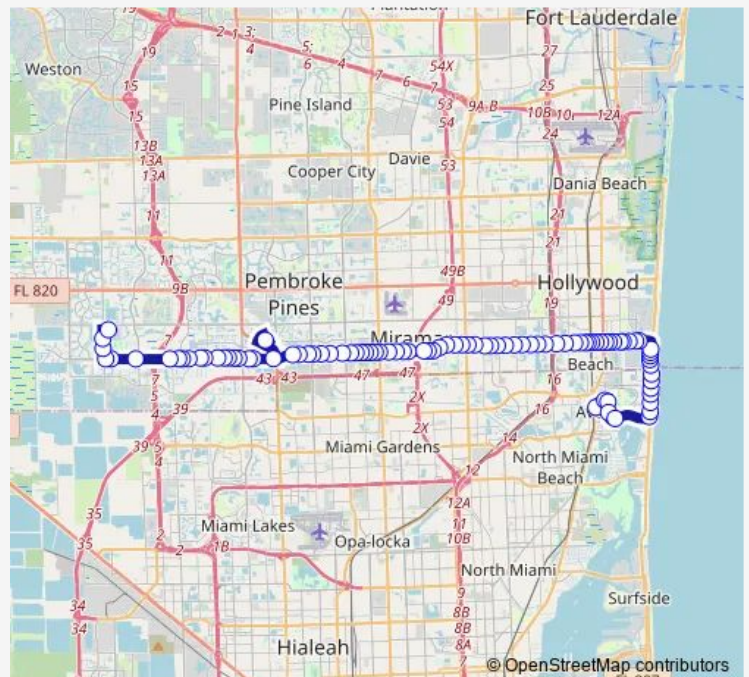

Bus 28 Hallandale Blv / Miramar Pky Local

[Go to website](#)

**Direction**

Aventura Mall — Memorial Hospital Miramar

91 stops

[Open route schedule](#)

Aventura Mall

NE 199 S/NE 29 A (Mall Entr)

Hallandale Beach B/3 Islands B

Hallandale BCH B/Layne B

Hallandale BCH B/NE 16 A

Route schedule

Aventura Mall — Memorial Hospital Miramar

Monday 05:15-23:57

Tuesday 05:15-23:57

Wednesday 05:15-23:57

Thursday 05:15-23:57

Friday 05:15-23:57

Saturday 05:35-23:44

Sunday 07:45-20:35

Route info

Direction: Aventura Mall

Stops: 91

Trip Duration: 1 hour 41 min

28 — Hallandale Blv / Miramar Pky Local

Hallandale BCH B/NE 14 A

Hallandale BCH B/NE 12 A

Hallandale BCH B/NE 10 A

Hallandale BCH B/NE 8 A - (US 1)

Hallandale BCH B/US 1

Hallandale BCH B/NE 3 A

Hallandale BCH B/NE 2 A