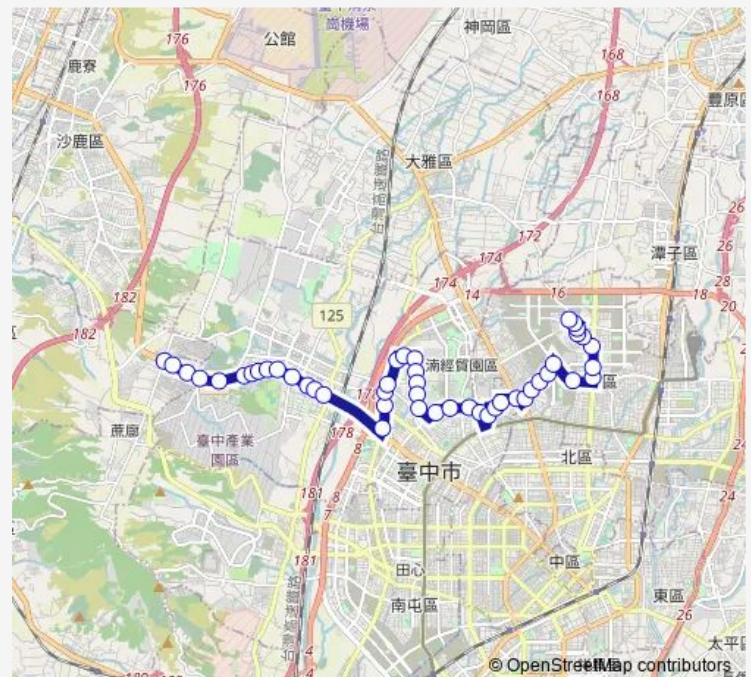

### Route schedule

Tc\_坪頂 — Tc\_四張犁圖書館

Monday	06:15-22:00
Tuesday	06:15-22:00
Wednesday	06:15-22:00
Thursday	06:15-22:00
Friday	06:15-22:00
Saturday	06:15-22:00
Sunday	06:15-22:00

### Route info

Direction: Tc\_坪頂

Stops: 47

Trip Duration: 0 hour 55 min

28 — 28\_四張犁圖書館\_坪頂

Tc\_漢翔公司(星享道)

Tc\_福星西安街口

Tc\_逢甲大學(福星路)