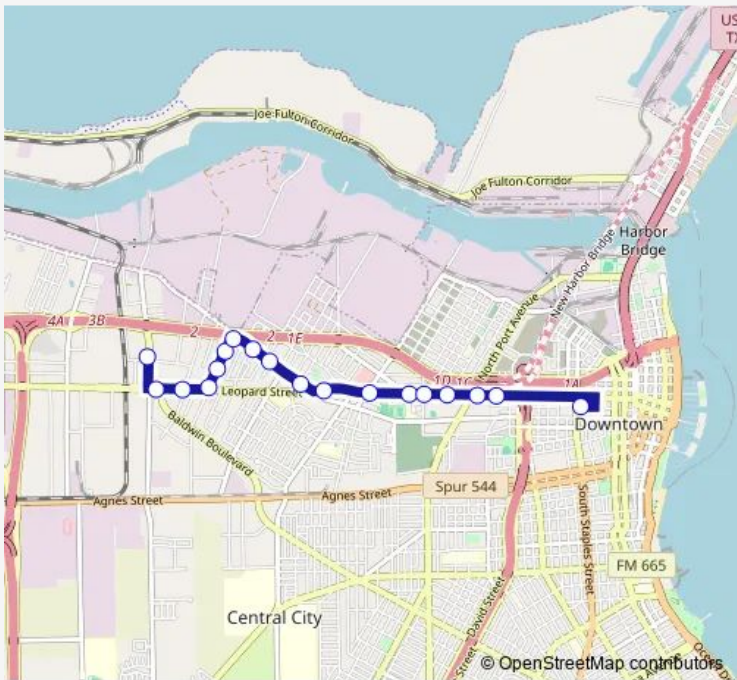

## Bus 28 Leopard/Navigation

[Go to website](#)

**Direction**  
 Navigation @ Savage — Staples St Station Lane M  
 18 stops  
[Open route schedule](#)

- Navigation @ Savage
- Leopard @ Navigation
- 1486-Leopard @ Cantwell
- 1487-Omaha @ Leopard
- 1286-Omaha @ Van Cura
- 1287-Omaha
- 1288-I37 Accessrd@Upriver
- 1289-Up River@Westchester
- 1290-Up River @ Werner
- 1129-Up River Rd @ Erwin
- 1337-Leopard @ Lancas
- Leopard @ Nuecesbay
- 1494-Leopard @ Battlin Buc
- 1495-Leopard @ Palm
- 1496-Leopard @ Kennedy
- 1498-Leopard @ Port
- 1499-Leopard @ Doss
- Staples St Station Lane M

Route schedule  
 Navigation @ Savage — Staples St Station Lane M

Monday	06:26-18:06
Tuesday	06:26-18:06
Wednesday	06:26-18:06
Thursday	06:26-18:06
Friday	06:26-18:06
Saturday	—
Sunday	—

Route info  
 Direction: Navigation @ Savage  
 Stops: 18  
 Trip Duration: 0 hour 14 min

## Route info

Direction: Staples St Station Lane M

Stops: 11

Trip Duration: 0 hour 23 min

**Direction**

Staples St Station Lane M — Navigation @ Savage

10 stops

[Open route schedule](#)

## Route info

Direction: Staples St Station Lane M

Stops: 10

Trip Duration: 0 hour 24 min

28 Bus time schedules and route maps are available in an offline PDF at busmaps.com. Use the busmaps.com website to see live bus times, train schedule or subway schedule, and step-by-step directions for all public transit in Corpus Christi