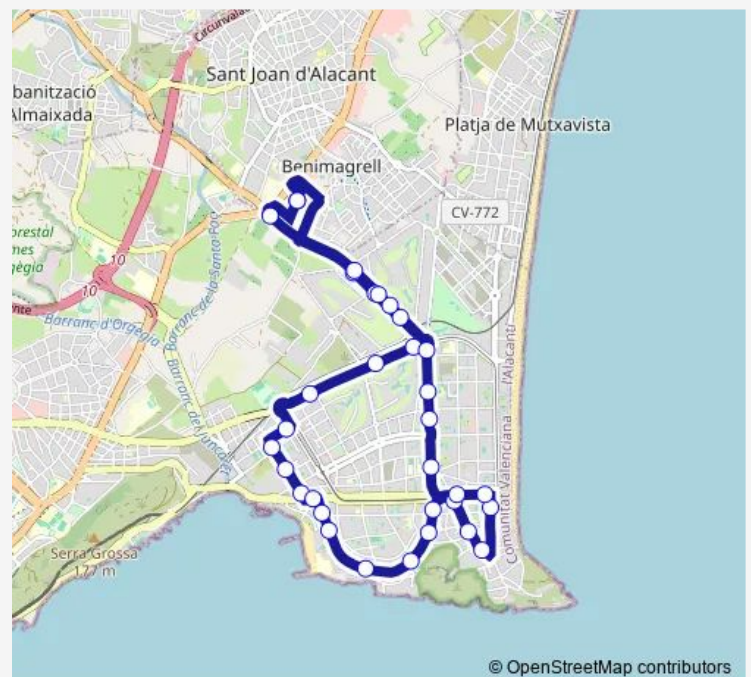

Thursday 06:40-22:50

Friday 06:40-22:50

Saturday 07:00-22:30

Sunday 07:00-22:30

Route info

Direction: Hospital Sant Joan

Stops: 33

Trip Duration: 0 hour 34 min

© OpenStreetMap contributors

28 — Circular Cabo Huertas - Hospital

BusMaps

LA Dorada

Playa Huertas

Camino DEL Faro

IES Radio Exterior

Naciones-Holanda (Tram)