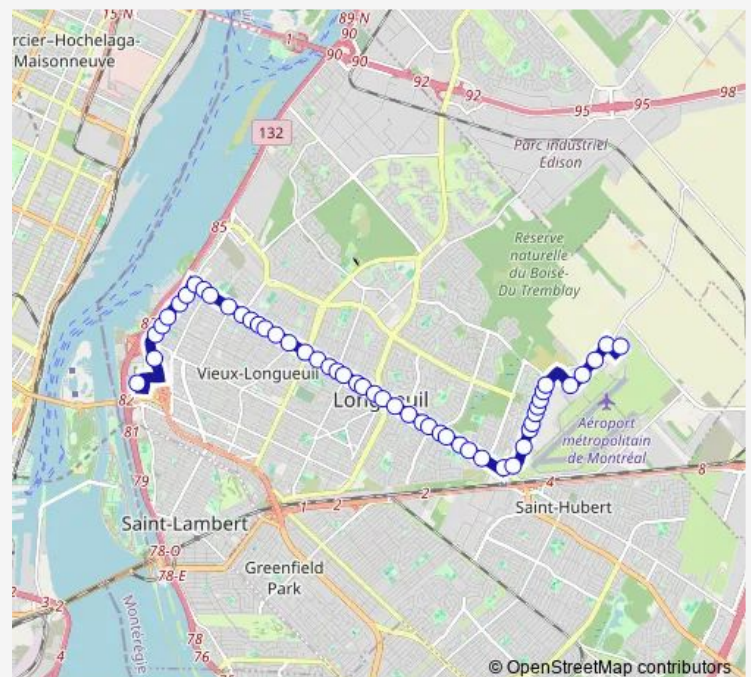

### Route schedule

Pratt & Whitney — Terminus Longueuil

Monday	06:33-22:00
Tuesday	06:33-22:00
Wednesday	06:33-22:00
Thursday	06:33-22:00
Friday	06:33-22:00
Saturday	09:23-18:23
Sunday	09:23-18:23

### Route info

Direction: Pratt & Whitney

Stops: 54

Trip Duration: 0 hour 38 min

28 — ch. Chambly / Savane / Ena

BusMaps

3529 ch. de Chambly

ch. de Chambly / Radisson