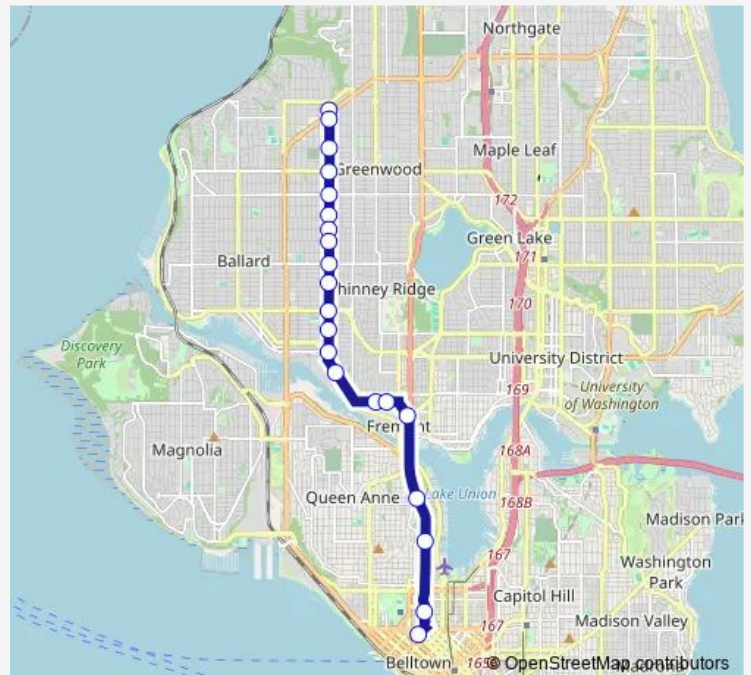

Wall St & 5th Ave

### Route schedule

8th Ave NW & NW 97th St — Wall St & 5th Ave

Monday 05:02-00:04<sup>+1</sup>

Tuesday 05:02-00:04<sup>+1</sup>

Wednesday —

Thursday 05:02-00:04<sup>+1</sup>

Friday 05:02-00:04<sup>+1</sup>

Saturday 05:59-24:00

### Route info

Direction: 8th Ave NW & NW 97th St

Stops: 21

Trip Duration: 0 hour 21 min

## Direction

4th Ave S & S Royal Brougham Way — NW 100th PI & 7th Ave Nw

30 stops

[Open route schedule](#)

4th Ave S & S Royal Brougham Way

4th Ave S & S Jackson St

3rd Ave & James St

3rd Ave & Madison St