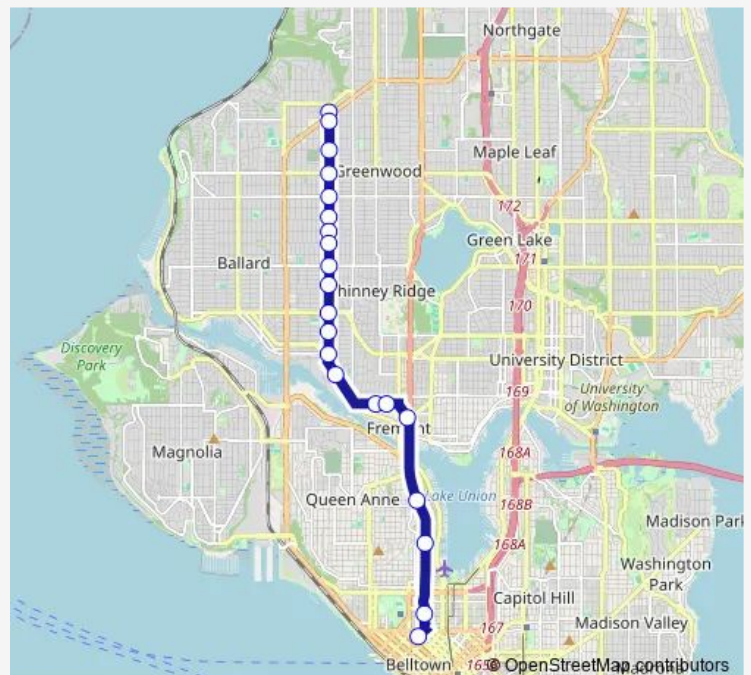

8th Ave NW & NW Market St

8th Ave NW & NW 51st St

8th Ave NW & NW 46th St

Leary Way NW & NW 43rd St

N 39th St & Greenwood Ave N

N 39th St & Dayton Ave N

Aurora Ave N & N 38th St

Aurora Ave N & Lynn St

Aurora Ave N & Galer St

7th Ave N & Thomas St

Wall St & 5th Ave

Route schedule

8th Ave NW & NW 97th St — Wall St & 5th Ave

Monday 05:02-00:04⁺¹

Tuesday 05:02-00:04⁺¹

Wednesday —

Thursday 05:02-00:04⁺¹

Friday 05:02-00:04⁺¹

Saturday 05:59-24:00

Sunday 06:00-00:01⁺¹

Route info

Direction: 8th Ave NW & NW 97th St

Stops: 21

Trip Duration: 0 hour 24 min

Direction

4th Ave S & S Royal Brougham Way — NW 100th PI & 7th Ave Nw

30 stops

[Open route schedule](#)

4th Ave S & S Royal Brougham Way

4th Ave S & S Jackson St

3rd Ave & James St

3rd Ave & Madison St