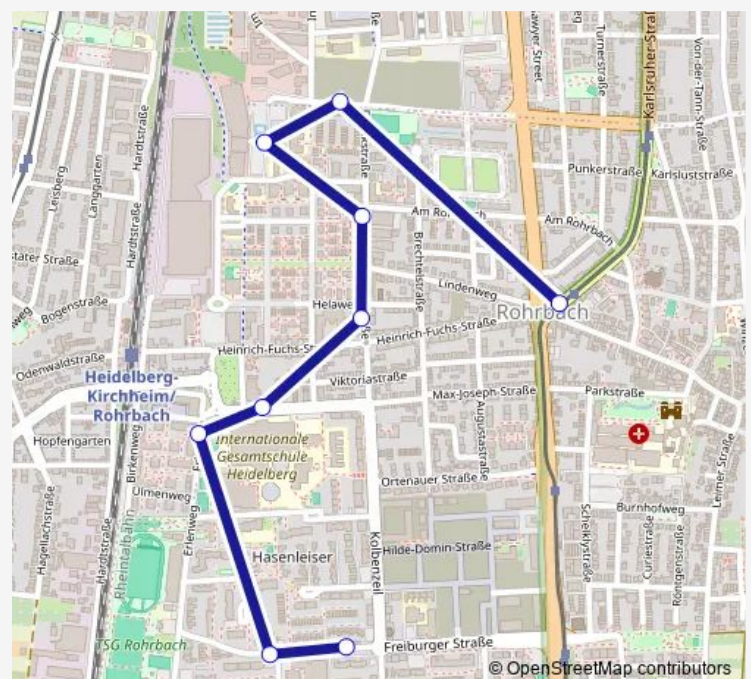

### Route schedule

Kolbenzeil — Rohrbach Markt

Monday	07:20-19:00
Tuesday	07:20-19:00
Wednesday	07:20-19:00
Thursday	07:20-19:00
Friday	07:20-19:00
Saturday	09:00-19:00
Sunday	09:40-11:40

### Route info

Direction: Kolbenzeil

Stops: 6

Trip Duration: 0 hour 8 min

## Route info

Direction: Rohrbach Markt

Stops: 8

Trip Duration: 0 hour 10 min

## Route info

Direction: Rohrbach Markt

Stops: 9

Trip Duration: 0 hour 10 min