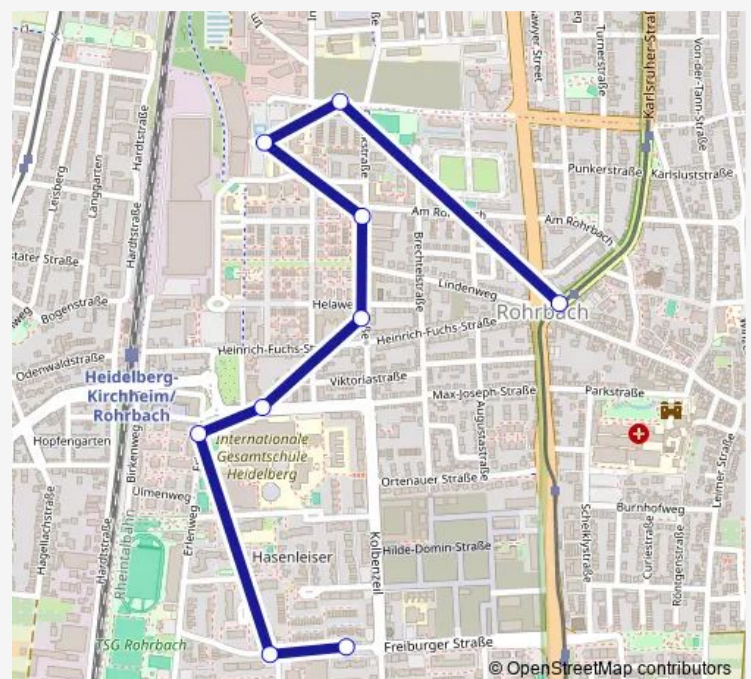

### Direction

Kolbenzeil — Rohrbach Markt

6 stops

[Open route schedule](#)

Kolbenzeil

Baden-Badener Straße

Fabrikstr.

Quartier am Turm

### Route schedule

Kolbenzeil — Rohrbach Markt

Monday	07:20-19:00
Tuesday	07:20-19:00
Wednesday	07:20-19:00
Thursday	07:20-19:00
Friday	07:20-19:00
Saturday	09:00-19:00
Sunday	09:40-11:40

### Route info

Direction: Kolbenzeil

Stops: 6

Trip Duration: 0 hour 8 min

## Route info

Direction: Rohrbach Markt

Stops: 9

Trip Duration: 0 hour 10 min