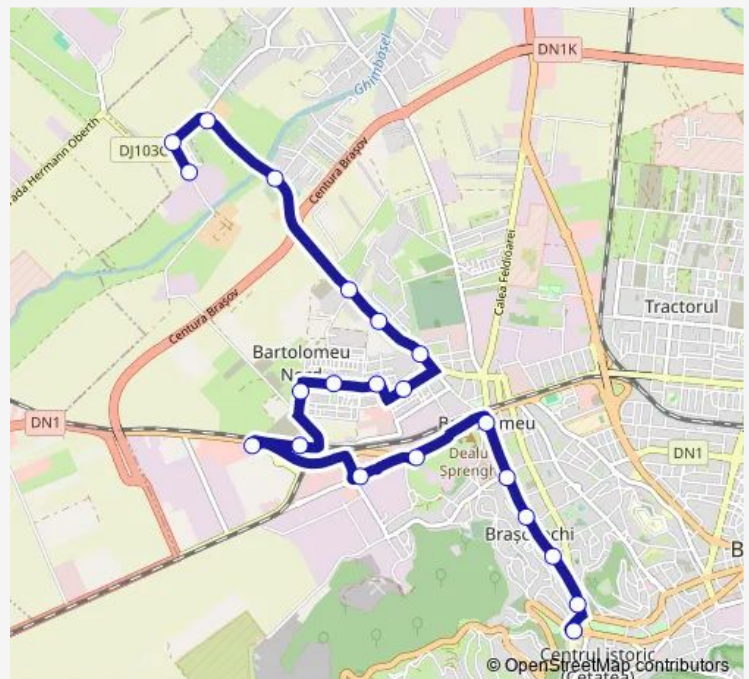

Livada Potei

Route schedule

Fundăturii cap linie — Livada Potei

Monday	05:29-23:32
Tuesday	05:29-23:32
Wednesday	05:29-23:32
Thursday	05:29-23:32
Friday	05:29-23:32
Saturday	06:25-22:00
Sunday	06:25-22:00

Route info

Direction: Fundăturii cap linie

Stops: 21

Trip Duration: 0 hour 28 min

Direction

Livada Potei — Fundăturii cap linie

21 stops

[Open route schedule](#)

Wednesday 07:06-20:03

Thursday 07:06-20:03

Friday 07:06-20:03

Saturday 07:05-15:41

Sunday 07:05-15:41

Route info

Direction: IAR Ghimbav

Stops: 22

Thursday 06:21-19:24

Friday 06:21-19:24

Saturday 06:28-15:03

Sunday 06:28-15:03

Route info

Direction: Livada Potei

Stops: 22

Trip Duration: 0 hour 29 min