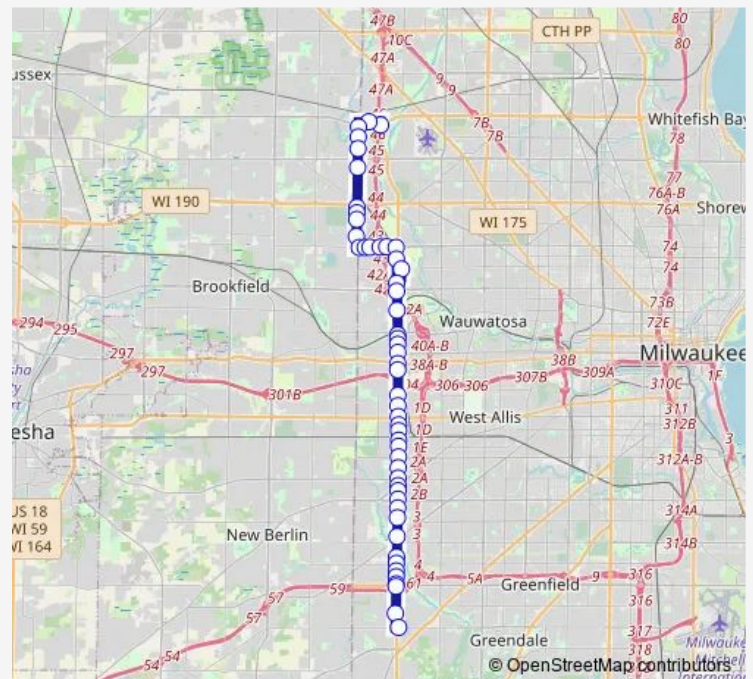

## Bus 28 108th Street

[Go to website](#)

### Route schedule

Lovers Lane & N5400 — Grange & S108

Monday 05:07-00:33<sup>+1</sup>

Tuesday 05:07-00:33<sup>+1</sup>

Wednesday 05:07-00:33<sup>+1</sup>

Thursday 05:07-00:33<sup>+1</sup>

Friday 05:07-00:33<sup>+1</sup>

Saturday 06:01-22:13

Sunday 07:25-21:46

### Route info

Direction: Lovers Lane & N5400

Stops: 51

Trip Duration: 0 hour 47 min

28 — 108th Street

Mayfair & N1155

Mayfair & N1033

Mayfair & Potter