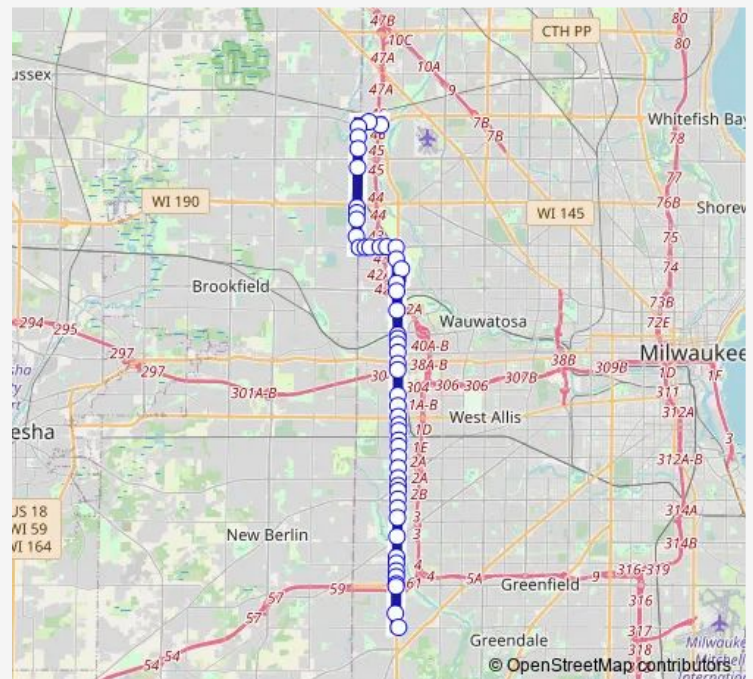

## Bus 28 108th Street

[Go to website](#)

### Route schedule

Lovers Lane & N5400 — Grange & S108

Monday 05:07-00:33<sup>+1</sup>

Tuesday 05:07-00:33<sup>+1</sup>

Wednesday 05:07-00:33<sup>+1</sup>

Thursday 05:07-00:33<sup>+1</sup>

Friday 05:07-00:33<sup>+1</sup>

Saturday 06:01-22:13

Sunday 07:25-21:46

### Route info

Direction: Lovers Lane & N5400

Stops: 51

Trip Duration: 0 hour 45 min

28 — 108th Street

Mayfair & N1155

Mayfair & N1033

Mayfair & Potter