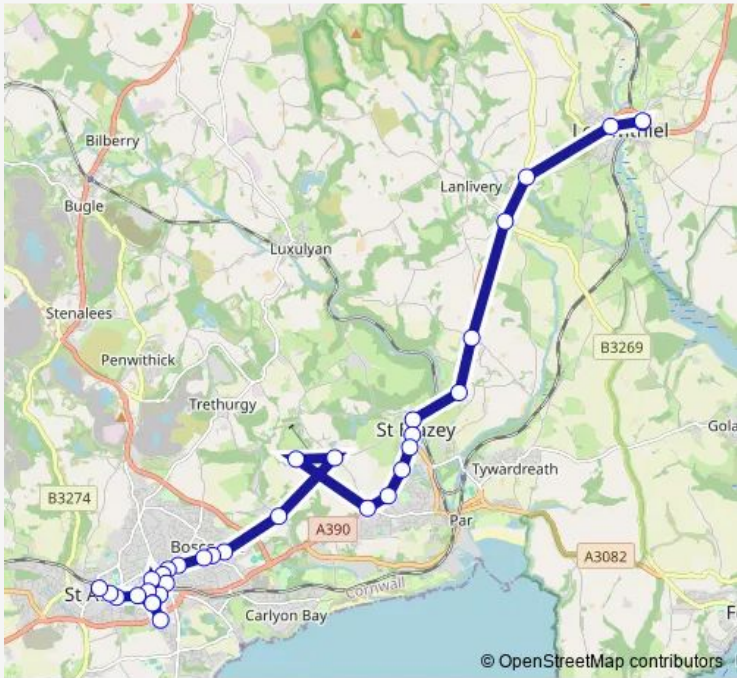

Bus 28 St Austell - St Blazey - Luxulyan - Lostwithiel

[Go to website](#)

Direction
 White River Cinema — Cott Road
 33 stops
[Open route schedule](#)

- White River Cinema
- South Street
- Kings Avenue
- Bus Station
- Alexandra Road
- Alexandra Rd jctn Trevithick Rd
- Recreation Ground
- Asda
- Recreation Ground
- Victoria Road
- Air Ambulance Trust
- Sandy Hill School
- Carlyon Arms
- Bethel Road
- Recreation Ground
- Chapel Field
- Dormwood
- Tregrehan Turn
- St Austell Road
- Mid Cornwall Galleries
- Four Lords

Route schedule
 White River Cinema — Cott Road

Monday	14:35-18:01
Tuesday	14:35-18:01
Wednesday	14:35-18:01
Thursday	14:35-18:01
Friday	14:35-18:01
Saturday	14:35-18:01
Sunday	—

Route info
 Direction: White River Cinema
 Stops: 33
 Trip Duration: 0 hour 36 min

Sunday —

Route info

Direction: White River Cinema

Stops: 37

Trip Duration: 1 hour 2 min

Kings Arms

Postbox

Croft Farm Caravan Park

Direction: Cott Road

Stops: 27

Trip Duration: 0 hour 43 min

Kings Avenue

Bus Station

28 Bus time schedules and route maps are available in an offline PDF at busmaps.com. Use the busmaps.com website to see live bus times, train schedule or subway schedule, and step-by-step directions for all public transit in St Austell