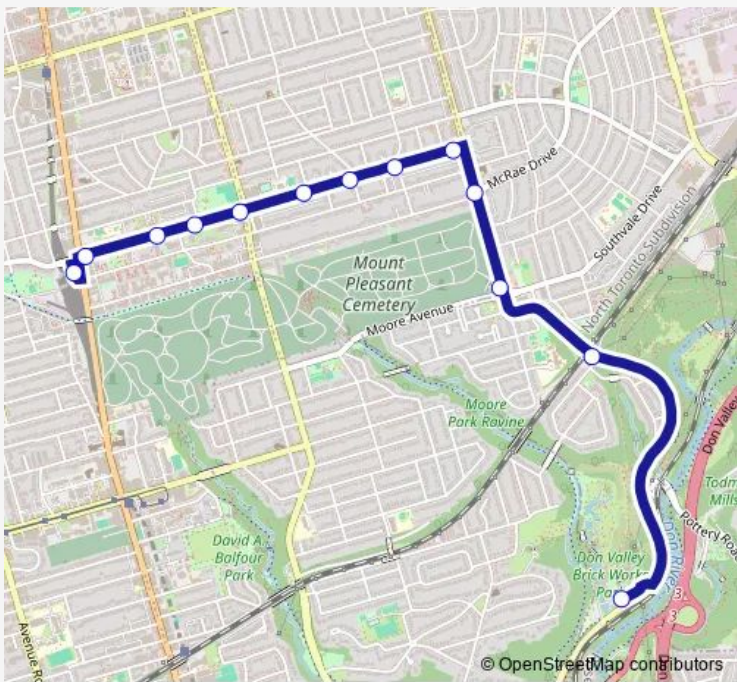

Bus 28 Bayview South

[Go to website](#)

Direction
 Davisville Station — 550 Bayview Ave - Evergreen Brick Works

13 stops

[Open route schedule](#)

- Davisville Station
- Davisville Ave at Yonge St East Side
- Davisville Ave at Pailton Cres
- Davisville Ave at Acacia Rd
- Davisville Ave at Mt Pleasant Rd
- Davisville Ave at Belle Ayre Blvd
- Davisville Ave at Forman Ave
- Davisville Ave at Cleveland St
- Davisville Ave at Bayview Ave
- Bayview Ave at Merton St
- Bayview Ave at Moore Ave
- Bayview Ave at Nesbitt Dr
- 550 Bayview Ave - Evergreen Brick Works

Route schedule
 Davisville Station — 550 Bayview Ave - Evergreen Brick Works

Monday	06:06-01:03 ⁺¹
Tuesday	06:06-01:00 ⁺¹
Wednesday	06:06-01:00 ⁺¹
Thursday	06:06-01:00 ⁺¹
Friday	06:06-01:00 ⁺¹
Saturday	06:00-00:59 ⁺¹
Sunday	08:04-01:03 ⁺¹

Route info

Direction: Davisville Station

Stops: 13

Trip Duration: 0 hour 14 min

28 — Bayview South

Direction

550 Bayview Ave - Evergreen Brick Works — Davisville Station

14 stops

Direction: 550 Bayview Ave - Evergreen Brick Works

Stops: 14

Trip Duration: 0 hour 14 min

28 Bus time schedules and route maps are available in an offline PDF at busmaps.com. Use the busmaps.com website to see live bus times, train schedule or subway schedule, and step-by-step directions for all public transit in Toronto