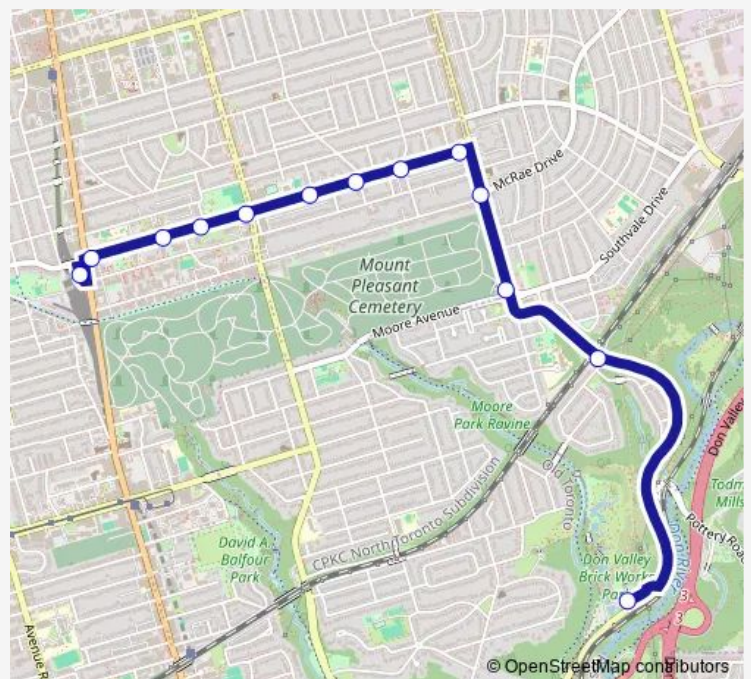

Bus 28 Bayview South

[Go to website](#)

Direction

Davisville Station — 550 Bayview Ave - Evergreen Brick Works

13 stops

[Open route schedule](#)

Davisville Station

Davisville Ave at Yonge St East Side

Bayview Ave at Merton St

Bayview Ave at Moore Ave

Bayview Ave at Nesbitt Dr

550 Bayview Ave - Evergreen Brick Works

Route schedule

Davisville Station — 550 Bayview Ave - Evergreen Brick Works

Monday 06:06-01:00⁺¹

Tuesday 06:06-01:00⁺¹

Wednesday 06:06-01:00⁺¹

Thursday 06:06-01:00⁺¹

Friday 06:06-01:00⁺¹

Saturday 06:00-00:59⁺¹

Sunday 08:04-01:03⁺¹

Route info

Direction: Davisville Station

Stops: 13

Trip Duration: 0 hour 12 min

Direction

550 Bayview Ave - Evergreen Brick Works — Davisville Station

14 stops

[Open route schedule](#)

550 Bayview Ave - Evergreen Brick Works

Bayview Ave at Nesbitt Dr