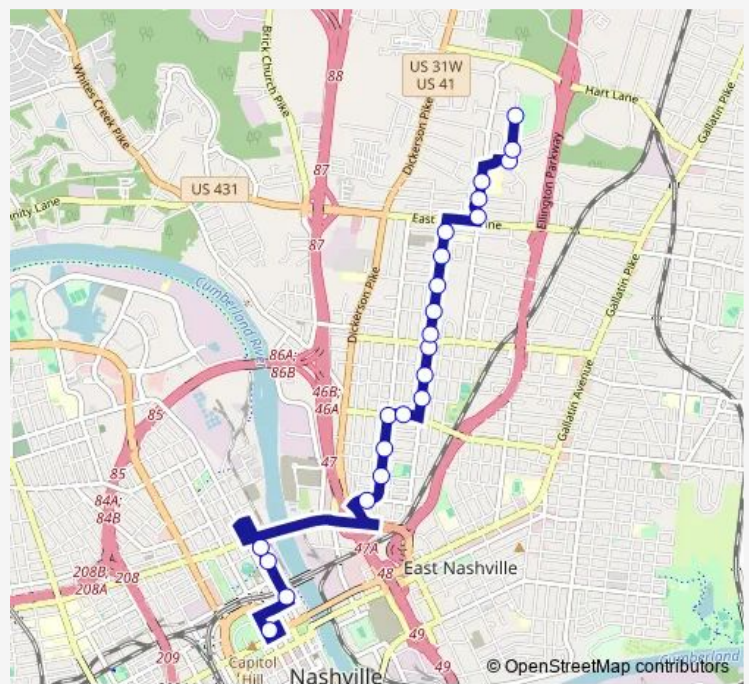

## Bus 28 Meridian

[Go to website](#)

**Direction**  
 Oakwood AVE & Bullock AVE Nb — Central 4TH AVE - BAY 20

24 stops

[Open route schedule](#)

- Oakwood AVE & Bullock AVE Nb
- Bullock AVE & Jones Ave
- Jones AVE & Dellway DR Sb
- Jones AVE & Jones CIR Sb
- Jones AVE & Jones CIR Sb
- Jones AVE & E Trinity LN Sb
- Lishey AVE & Edwin ST Sb
- Lishey AVE & Edith AVE Sb
- Lishey AVE & Gatewood AVE Sb
- Lishey AVE & Marie ST Sb
- Lishey AVE & Douglas AVE Sb
- Lishey AVE & Richardson AVE Sb
- Lishey AVE & Evanston AVE Sb
- Lishey AVE & Cleveland ST Sb
- Cleveland ST & Meridian ST Wb
- Meridian ST & Wilburn ST Sb
- Meridian ST & Hancock ST Sb
- Meridian ST & Berry ST Sb
- Meridian ST & N 2ND ST Wb
- Spring ST & N 1ST ST Wb
- 2ND AVE N & Junior Gilliam WAY Sb

### Route info

Direction: Oakwood AVE & Bullock AVE Nb

Stops: 24

Trip Duration: 0 hour 23 min

28 — Meridian

2ND AVE N & Stockyard ST Sb

2ND AVE N & JO Johnson AVE Sb

Central 4TH AVE - BAY 20

## Route info

Direction: Oakwood AVE & Bullock AVE Nb

Stops: 24

Trip Duration: 0 hour 23 min

## Route info

Direction: Central 4TH AVE - BAY 20

Stops: 23

Trip Duration: 0 hour 19 min

28 Bus time schedules and route maps are available in an offline PDF at [busmaps.com](https://busmaps.com). Use the [busmaps.com](https://busmaps.com) website to see live bus times, train schedule or subway schedule, and step-by-step directions for all public transit in Nashville