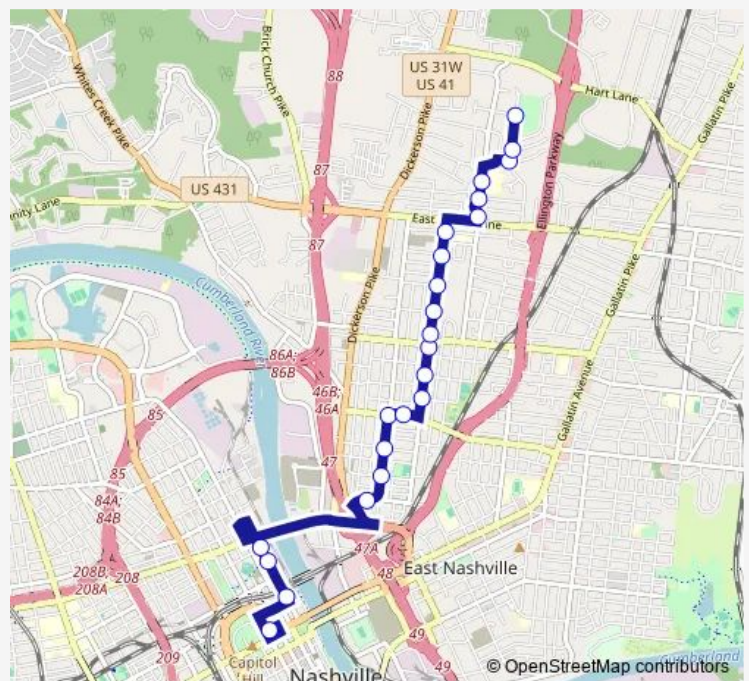

[Go to website](#)

**Direction**  
 Oakwood AVE & Bullock AVE Nb — Central 4TH AVE - BAY 20

24 stops

[Open route schedule](#)

- Oakwood AVE & Bullock AVE Nb
- Bullock AVE & Jones Ave
- Jones AVE & Dellway DR Sb
- Jones AVE & Jones CIR Sb
- Jones AVE & Jones CIR Sb
- Jones AVE & E Trinity LN Sb
- Lischey AVE & Edwin ST Sb
- Lischey AVE & Edith AVE Sb
- Lischey AVE & Gatewood AVE Sb
- Lischey AVE & Marie ST Sb
- Lischey AVE & Douglas AVE Sb
- Lischey AVE & Richardson AVE Sb
- Lischey AVE & Evanston AVE Sb
- Lischey AVE & Cleveland ST Sb
- Cleveland ST & Meridian ST Wb
- Meridian ST & Wilburn ST Sb
- Meridian ST & Hancock ST Sb
- Meridian ST & Berry ST Sb
- Meridian ST & N 2ND ST Wb
- Spring ST & N 1ST ST Wb
- 2ND AVE N & Junior Gilliam WAY Sb

### Route schedule

Oakwood AVE & Bullock AVE Nb — Central 4TH AVE - BAY 20

Monday	05:45-22:42
Tuesday	05:45-22:42
Wednesday	05:45-22:42
Thursday	05:45-22:42
Friday	05:45-22:42
Saturday	05:47-22:42
Sunday	05:47-22:42

### Route info

Direction: Oakwood AVE & Bullock AVE Nb

Stops: 24

Trip Duration: 0 hour 24 min

28 — Meridian

2ND AVE N & Stockyard ST Sb

2ND AVE N & JO Johnson AVE Sb

Central 4TH AVE - BAY 20

## Route info

Direction: Central 4TH AVE - BAY 20

Stops: 23

Trip Duration: 0 hour 21 min